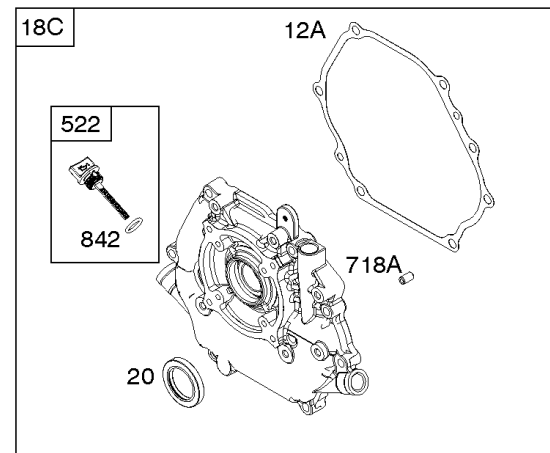

Camshaft, Crankcase Cover, Crankshaft, Cylinder, Exhaust Bracket, Operator's Manual,

REF NO	PART NO	QTY	DESCRIPTION
1	593736		CYLINDER ASSEMBLY
3	591794		SEAL, Oil -(Magneto Side)
12A	592597		GASKET, Crankcase
15	797793		PLUG, Oil Drain
16A	593084		CRANKSHAFT
17	591792		BEARING, Ball -(Crankshaft)
18B	593114		COVER, Crankcase
20	591793		SEAL, Oil -(PTO Side) (PTO Side)
22	797776	6	SCREW -(Crankcase Cover/Sump)
22A	593107	1	SCREW -(Crankcase Cover/Sump)
24	797812		KEY, Flywheel
25	592613		PISTON ASSEMBLY -(Standard)
25	593108		PISTON ASSEMBLY -(.010" Oversize)
25	593109		PISTON ASSEMBLY -(.020" Oversize)
26	593111		SET, Ring -(.020" Oversize)
26	592614		SET, Ring -(Standard)
26	593110		SET, Ring -(.010" Oversize)
27	592044		LOCK, Piston Pin
28	592045		PIN, Piston
29	592046		ROD, Connecting
46	595929		CAMSHAFT -Used After Code Date 15061400
46	592617		CAMSHAFT -Used Before Code Date 15061500
227	592616		LEVER, Governor Control
287	798618		SCREW -(Dipstick Tube)
306	591790		SHIELD, Cylinder
307	798618		SCREW -(Cylinder Shield)
309	591780		MOTOR, Starter
357	591054		KEY, Drive Pulley
492	592037		SHIELD, Crankcase
505	690939		NUT -(Governor Control Lever)
509	798840		SCREW -(Crankcase Shield)
522	799941		PLUG, Dipstick/Fill
522A	797762		PLUG, Dipstick/Fill
562	797230		BOLT -(Governor Control Lever)
614	797229		PIN, Cotter
616	592615		CRANK, Governor
631	797794		WASHER -(Oil Drain Plug)
718	797792		PIN, Locating

1036 EMISSIONS LABEL

1058 OPERATOR'S MANUAL

1319 WARNING LABEL

1319A WARNING LABEL