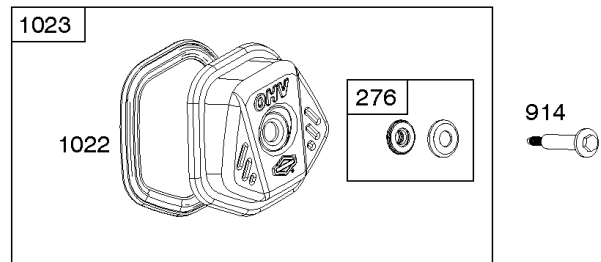

1036 EMISSIONS LABEL

1058 OPERATOR'S MANUAL

1319 WARNING LABEL

1319A WARNING LABEL

Camshaft, Crankcase Cover, Crankshaft, Cylinder, Exhaust Bracket, Operator's Manual,

REF NO	PART NO	QTY	DESCRIPTION
718A	797761		PIN, Locating -(Crankcase Cover)
729	797750		CLIP, Wire
842	797327		SEAL, O-Ring -(Dipstick Tube)
842A	797763		SEAL, O-Ring -(Dipstick Tube)
842B	691031		SEAL, O-Ring -(Dipstick Tube)
847	593174		DIPSTICK/TUBE ASSEMBLY
1036	-----		Label-Emissions -(Available From A Briggs & Stratton Authorized Dealer)
1058	279127ZH		MANUAL, Operator's
1058	80006756EST		MANUAL, Operator's
1058	80006756WST		MANUAL, Operator's
1058	80006756USCN		MANUAL, Operator's
1319	794467		LABEL, Warning
1319A	797669		LABEL, Warning

Not For In Reproduction

Controls, Governor Spring

REF NO	PART NO	QTY	DESCRIPTION
98	592978		KIT, Idle Speed
188	798618		SCREW -(Control Bracket)
202	591834		LINK, Mechanical Governor
209	797843		SPRING, Governor
211	799927		SPRING, Governed Idle
222	591810		BRACKET, Control
222E	593105		BRACKET, Control
232	797809		SPRING, Governor Link
265	691024		CLAMP, Casing
267	699492		SCREW -(Casing Clamp)
268	691025		CASING, Control Wire -(Cut To Required Length)
269	691026		WIRE, Control -(Cut To Required Length)
270	691027		NUT -(Control Wire Casing)
271	691028		LEVER, Control
485	797339		KNOB, Control
621	692310		SWITCH, Stop
1012	590378		RETAINER, Link