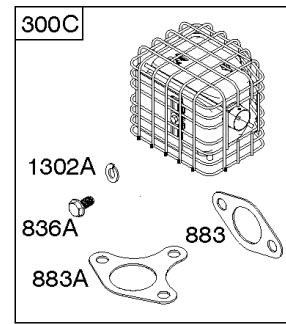

Not For In Reproduction

Controls, Governor Spring

REF NO	PART NO	QTY	DESCRIPTION
98	592978		KIT, Idle Speed
188	798618		SCREW -(Control Bracket)
202	591834		LINK, Mechanical Governor
209	797843		SPRING, Governor
211	799927		SPRING, Governed Idle
222	591810		BRACKET, Control
222E	593105		BRACKET, Control
232	797809		SPRING, Governor Link
265	691024		CLAMP, Casing
267	699492		SCREW -(Casing Clamp)
268	691025		CASING, Control Wire -(Cut To Required Length)
269	691026		WIRE, Control -(Cut To Required Length)
270	691027		NUT -(Control Wire Casing)
271	691028		LEVER, Control
485	797339		KNOB, Control
621	692310		SWITCH, Stop
1012	590378		RETAINER, Link

Cylinder Head, Gasket Sets

REF NO	PART NO	QTY	DESCRIPTION
3	591794		SEAL, Oil -(Magneto Side)
5	593093		HEAD, Cylinder
7A	592834		GASKET, Cylinder Head
12A	592597		GASKET, Crankcase
13	797791		SCREW -(Cylinder Head)
20	591793		SEAL, Oil -(PTO Side) (PTO Side)
33	592612		VALVE, Exhaust
34	592611		VALVE, Intake
35	591814		SPRING, Valve -(Intake)
36	591814		SPRING, Valve -(Exhaust)
40A	797782		RETAINER, Valve
40B	591815		RETAINER, Valve
40C	591816		RETAINER, Valve
45	797786		TAPPET, Valve
51	591779		GASKET, Intake
51A	591798		GASKET, Intake
163	797756		GASKET, Air Cleaner
163A	799883		GASKET, Air Cleaner
238	591817		CAP, Valve
276	797847		WASHER, Sealing -(Rocker Cover)
358	593112		GASKET SET, Engine
718	797792		PIN, Locating
830	591088		STUD, Rocker Arm
842	797327		SEAL, O-Ring -(Dipstick Tube)
868	797854		SEAL, Valve -(Intake)
883	797770		GASKET, Exhaust
883A	799797		GASKET, Exhaust
914	797848		SCREW -(Rocker Cover)
1022	797846		GASKET, Rocker Cover
1023	799778		COVER, Rocker
1026	591818		ROD, Push
1029	591087		ARM, Rocker
1034	591819		GUIDE, Push Rod
1095	593113		GASKET SET, Valve