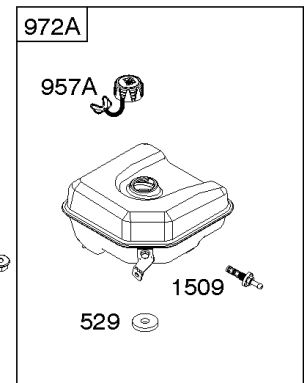

Exhaust System, Fuel Supply

REF NO	PART NO	QTY	DESCRIPTION
187B	595442		LINE, Fuel -Used After Code Date 14060800
190	590964		SCREW -(Fuel Tank)
240A	394358S		FILTER, Fuel
300A	593090		MUFFLER
300B	192569GS		MUFFLER
300D	593128		MUFFLER
346	B5763GS		SCREW -(10-32 x 3/8) (Spark Arrestor)
436	593089		MANIFOLD, Exhaust
529	799933		GROMMET -(Fuel Tank)
601	791850		CLAMP, Hose
676	590953		DEFLECTOR, Muffler
676B	697816		DEFLECTOR, Muffler
677	699203		SCREW -(Muffler Deflector)
677B	699776		SCREW -(Muffler Deflector)
703	590967		CLIP -(Fuel Hose)
705	590965		NUT -(Fuel Tank)
725	595432		SHIELD, Heat
819	798618		SCREW -(Muffler Bracket)
832A	593091		GUARD, Muffler
832B	595453		MUFFLER
832D	595434		MUFFLER
832C	595433		MUFFLER
836A	798976		SCREW -(Muffler Guard)
836B	595455		SCREW -(Muffler Guard)
863A	593733		BRACKET, Muffler
883	797770		GASKET, Exhaust
883A	799797		GASKET, Exhaust
957	794641		CAP, Fuel Tank
957A	799324		CAP, Fuel Tank
972	593095		TANK, Fuel
972A	593720		TANK, Fuel
994	790153		ARRESTOR, Spark
994A	594233		ARRESTOR, Spark
994B	796399		ARRESTOR, Spark
994C	595454		ARRESTOR, Spark
1177	590965		NUT -(Muffler)
1302	590457		WASHER -(Muffler Guard)
1302A	593727		WASHER -(Muffler Guard)
1345	792917		FILTER, Filler Neck
1509	797346		OUTLET, Tank