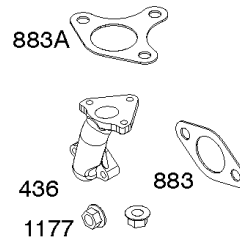

Not For In Reproduction

Controls, Governor Spring

REF NO	PART NO	QTY	DESCRIPTION
98	592978		KIT, Idle Speed
188	798618		SCREW -(Control Bracket)
202	591834		LINK, Mechanical Governor
209	797843		SPRING, Governor
211	799927		SPRING, Governed Idle
222	591810		BRACKET, Control
222E	593105		BRACKET, Control
232	797809		SPRING, Governor Link
265	691024		CLAMP, Casing
267	699492		SCREW -(Casing Clamp)
268	691025		CASING, Control Wire -(Cut To Required Length)
269	691026		WIRE, Control -(Cut To Required Length)
270	691027		NUT -(Control Wire Casing)
271	691028		LEVER, Control
485	797339		KNOB, Control
621	692310		SWITCH, Stop
1012	590378		RETAINER, Link

Cylinder Head, Gasket Sets

REF NO	PART NO	QTY	DESCRIPTION
3	591794		SEAL, Oil -(Magneto Side)
5	593093		HEAD, Cylinder
7A	592834		GASKET, Cylinder Head
12A	592597		GASKET, Crankcase
13	797791		SCREW -(Cylinder Head)
20	591793		SEAL, Oil -(PTO Side) (PTO Side)
33	592612		VALVE, Exhaust
34	592611		VALVE, Intake
35	591814		SPRING, Valve -(Intake)
36	591814		SPRING, Valve -(Exhaust)
40A	797782		RETAINER, Valve
40B	591815		RETAINER, Valve
40C	591816		RETAINER, Valve
45	797786		TAPPET, Valve
51	591779		GASKET, Intake
51A	591798		GASKET, Intake
163	797756		GASKET, Air Cleaner
163A	799883		GASKET, Air Cleaner
238	591817		CAP, Valve
276	797847		WASHER, Sealing -(Rocker Cover)
358	593112		GASKET SET, Engine
718	797792		PIN, Locating
830	591088		STUD, Rocker Arm
842	797327		SEAL, O-Ring -(Dipstick Tube)
868	797854		SEAL, Valve -(Intake)
883	797770		GASKET, Exhaust
883A	799797		GASKET, Exhaust
914	797848		SCREW -(Rocker Cover)
1022	797846		GASKET, Rocker Cover
1023	799778		COVER, Rocker
1026	591818		ROD, Push
1029	591087		ARM, Rocker
1034	591819		GUIDE, Push Rod
1095	593113		GASKET SET, Valve