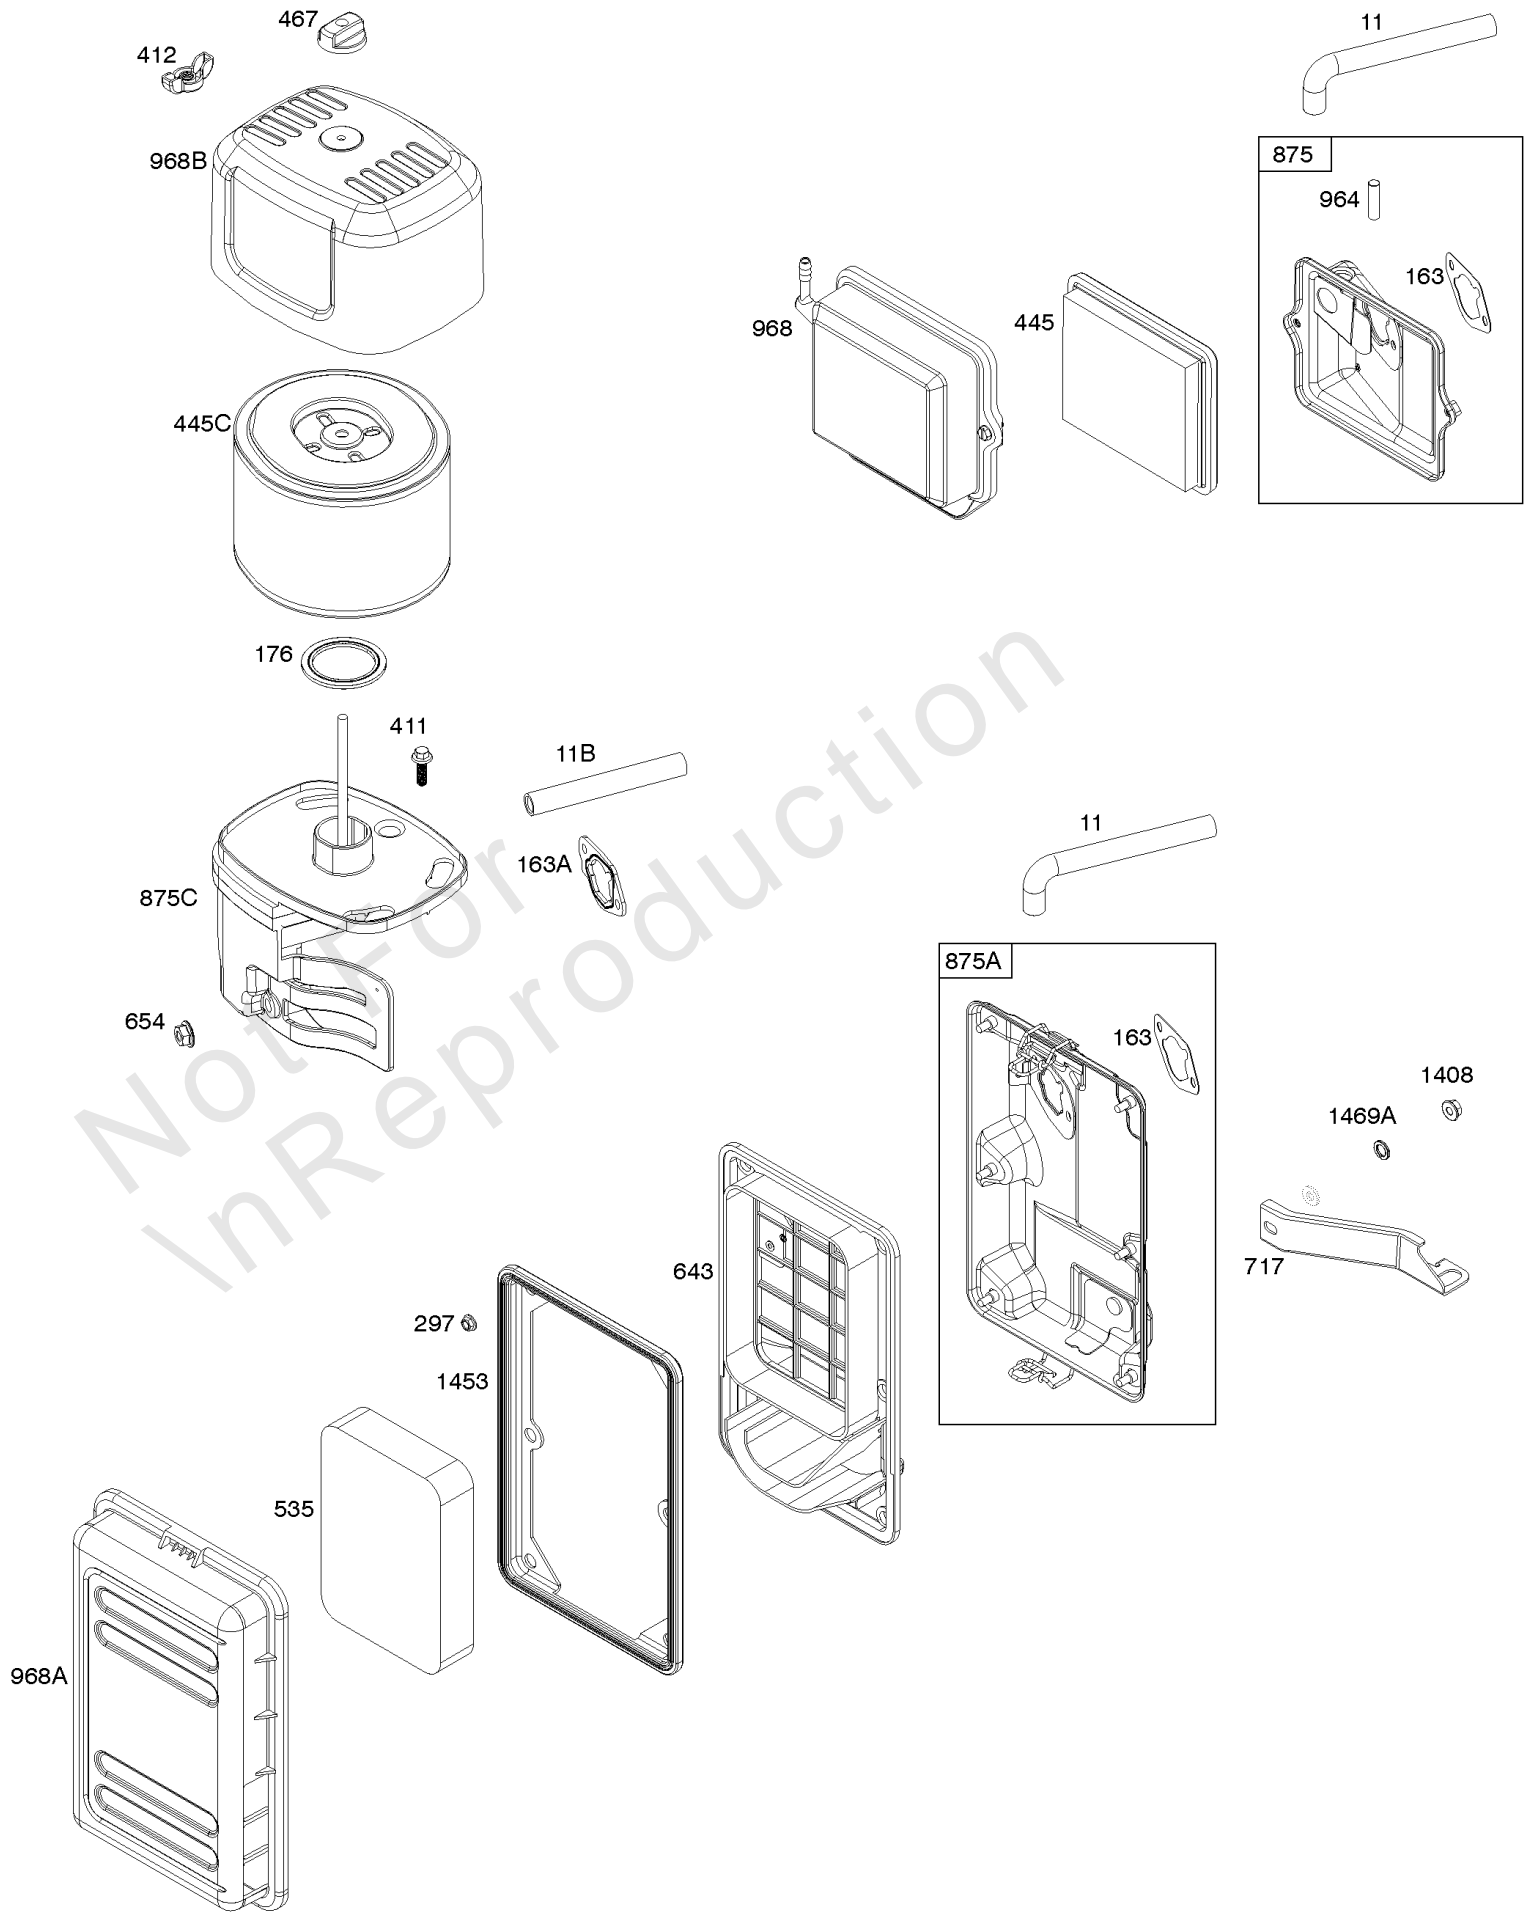

Air Cleaner

REF NO	PART NO	QTY	DESCRIPTION
11	592353		TUBE, Breather
11B	799832		TUBE, Breather -(Cut To Required Length)
163	797756		GASKET, Air Cleaner
163A	799883		GASKET, Air Cleaner
176	799834		SEAL, O-Ring -(Air Cleaner Base)
297	591808		NUT -(Air Filter Retainer)
411	797686		SCREW -(Air Cleaner Base to Air Cleaner Bracket)
412	799830		NUT -(Air Cleaner Cover)
445	491588S		FILTER, A/C Cartridge
445C	592605		FILTER, A/C Cartridge
467	691985		KNOB, Air Cleaner Cover
535	591778		FILTER, Air Cleaner Foam
643	591806		RETAINER, Air Filter
654	690939		NUT -(Carburetor)
717	593134		BRACKET, Air Cleaner
875	799776		BASE, Air Cleaner
875A	591804		BASE, Air Cleaner
875C	593088		BASE, Air Cleaner
964	799159		CAP, Connector
968A	591803		COVER, Air Cleaner
968B	593087		COVER, Air Cleaner
1408	690939		NUT -(Air Cleaner Bracket)
1453	591807		SEAL, Air Cleaner Cover
1469A	22097GS		WASHER, Lock, Split, 1/4" -(Air Cleaner Bracket)