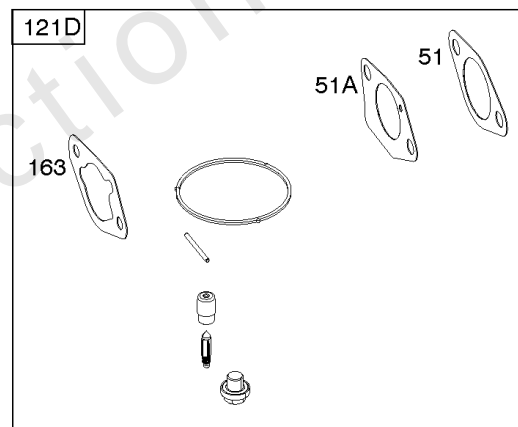

1036 EMISSIONS LABEL

1058 OPERATOR'S MANUAL

1319 WARNING LABEL

1319A WARNING LABEL

Camshaft, Crankcase Cover, Crankshaft, Cylinder, Exhaust Bracket, Operator's Manual,

REF NO	PART NO	QTY	DESCRIPTION
718A	797761		PIN, Locating -(Crankcase Cover)
729	797750		CLIP, Wire
842	797327		SEAL, O-Ring -(Dipstick Tube)
842A	797763		SEAL, O-Ring -(Dipstick Tube)
842B	691031		SEAL, O-Ring -(Dipstick Tube)
847	593174		DIPSTICK/TUBE ASSEMBLY
1036	-----		Label-Emissions -(Available From A Briggs & Stratton Authorized Dealer)
1058	279127ZH		MANUAL, Operator's
1058	80006756EST		MANUAL, Operator's
1058	80006756WST		MANUAL, Operator's
1058	80006756USCN		MANUAL, Operator's
1319	794467		LABEL, Warning
1319A	797669		LABEL, Warning