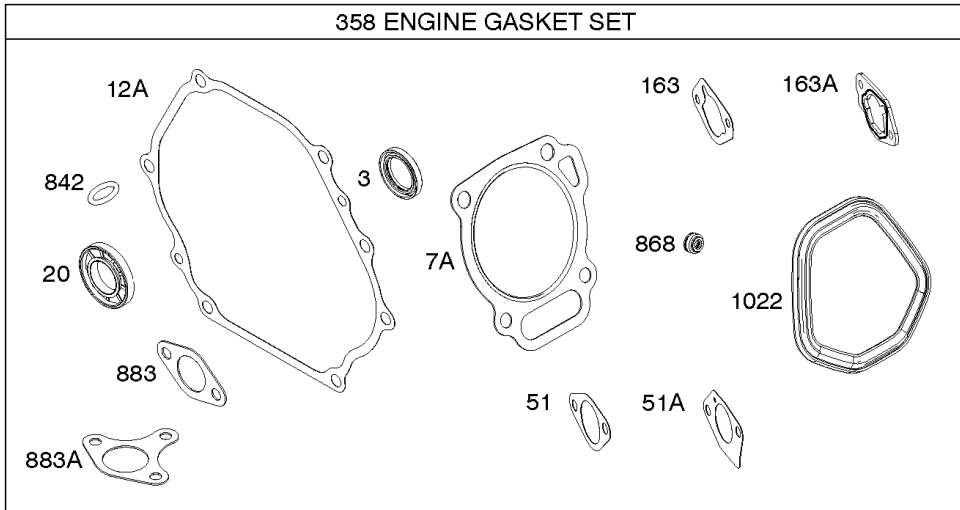

1036 EMISSIONS LABEL

1058 OPERATOR'S MANUAL

1319 WARNING LABEL

1319A WARNING LABEL

Camshaft, Crankcase Cover, Crankshaft, Cylinder, Exhaust Bracket, Operator's Manual,

REF NO	PART NO	QTY	DESCRIPTION
718A	797761		PIN, Locating -(Crankcase Cover)
729	797750		CLIP, Wire
842	797327		SEAL, O-Ring -(Dipstick Tube)
842A	797763		SEAL, O-Ring -(Dipstick Tube)
842B	691031		SEAL, O-Ring -(Dipstick Tube)
847	593174		DIPSTICK/TUBE ASSEMBLY
1036	-----		Label-Emissions -(Available From A Briggs & Stratton Authorized Dealer)
1058	279127ZH		MANUAL, Operator's
1058	80006756EST		MANUAL, Operator's
1058	80006756WST		MANUAL, Operator's
1058	80006756USCN		MANUAL, Operator's
1319	794467		LABEL, Warning
1319A	797669		LABEL, Warning

Not For In Reproduction

Controls, Governor Spring

REF NO	PART NO	QTY	DESCRIPTION
98	592978		KIT, Idle Speed
188	798618		SCREW -(Control Bracket)
202	591834		LINK, Mechanical Governor
209	797843		SPRING, Governor
211	799927		SPRING, Governed Idle
222	591810		BRACKET, Control
222E	593105		BRACKET, Control
232	797809		SPRING, Governor Link
265	691024		CLAMP, Casing
267	699492		SCREW -(Casing Clamp)
268	691025		CASING, Control Wire -(Cut To Required Length)
269	691026		WIRE, Control -(Cut To Required Length)
270	691027		NUT -(Control Wire Casing)
271	691028		LEVER, Control
485	797339		KNOB, Control
621	692310		SWITCH, Stop
1012	590378		RETAINER, Link