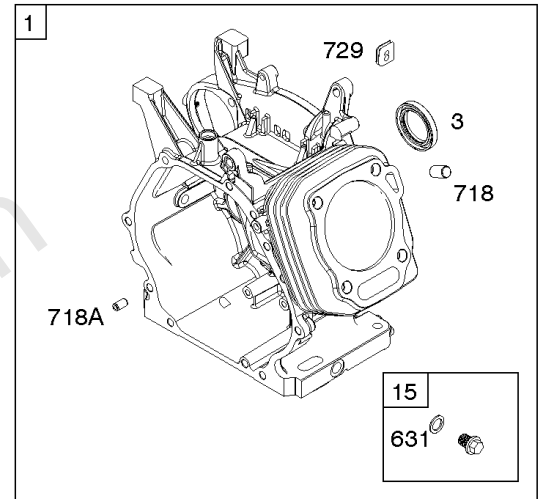

1036 EMISSIONS LABEL

1058 OPERATOR'S MANUAL

1319 WARNING LABEL

1319A WARNING LABEL

Camshaft, Crankcase Cover, Crankshaft, Cylinder, Exhaust Bracket, Operator's Manual,

REF NO	PART NO	QTY	DESCRIPTION
1	593736		CYLINDER ASSEMBLY
3	591794		SEAL, Oil -(Magneto Side)
12A	592597		GASKET, Crankcase
15	797793		PLUG, Oil Drain
16A	593084		CRANKSHAFT
17	591792		BEARING, Ball -(Crankshaft)
18B	593114		COVER, Crankcase
20	591793		SEAL, Oil -(PTO Side) (PTO Side)
22	797776	6	SCREW -(Crankcase Cover/Sump)
22A	593107	1	SCREW -(Crankcase Cover/Sump)
24	797812		KEY, Flywheel
25	592613		PISTON ASSEMBLY -(Standard)
25	593108		PISTON ASSEMBLY -(.010" Oversize)
25	593109		PISTON ASSEMBLY -(.020" Oversize)
26	593111		SET, Ring -(.020" Oversize)
26	592614		SET, Ring -(Standard)
26	593110		SET, Ring -(.010" Oversize)
27	592044		LOCK, Piston Pin
28	592045		PIN, Piston
29	592046		ROD, Connecting
46	595929		CAMSHAFT -Used After Code Date 15061400
46	592617		CAMSHAFT -Used Before Code Date 15061500
227	592616		LEVER, Governor Control
287	798618		SCREW -(Dipstick Tube)
306	591790		SHIELD, Cylinder
307	798618		SCREW -(Cylinder Shield)
309	591780		MOTOR, Starter
357	591054		KEY, Drive Pulley
492	592037		SHIELD, Crankcase
505	690939		NUT -(Governor Control Lever)
509	798840		SCREW -(Crankcase Shield)
522	799941		PLUG, Dipstick/Fill
522A	797762		PLUG, Dipstick/Fill
562	797230		BOLT -(Governor Control Lever)
614	797229		PIN, Cotter
616	592615		CRANK, Governor
631	797794		WASHER -(Oil Drain Plug)
718	797792		PIN, Locating