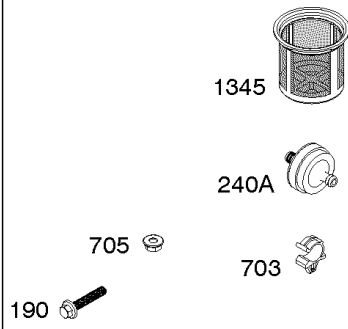

Not For In Reproduction

Controls, Governor Spring

REF NO	PART NO	QTY	DESCRIPTION
98	592978		KIT, Idle Speed
188	798618		SCREW -(Control Bracket)
202	591834		LINK, Mechanical Governor
209	797843		SPRING, Governor
211	799927		SPRING, Governed Idle
222	591810		BRACKET, Control
222E	593105		BRACKET, Control
232	797809		SPRING, Governor Link
265	691024		CLAMP, Casing
267	699492		SCREW -(Casing Clamp)
268	691025		CASING, Control Wire -(Cut To Required Length)
269	691026		WIRE, Control -(Cut To Required Length)
270	691027		NUT -(Control Wire Casing)
271	691028		LEVER, Control
485	797339		KNOB, Control
621	692310		SWITCH, Stop
1012	590378		RETAINER, Link

Cylinder Head, Gasket Sets

REF NO	PART NO	QTY	DESCRIPTION
3	591794		SEAL, Oil -(Magneto Side)
5	593093		HEAD, Cylinder
7A	592834		GASKET, Cylinder Head
12A	592597		GASKET, Crankcase
13	797791		SCREW -(Cylinder Head)
20	591793		SEAL, Oil -(PTO Side) (PTO Side)
33	592612		VALVE, Exhaust
34	592611		VALVE, Intake
35	591814		SPRING, Valve -(Intake)
36	591814		SPRING, Valve -(Exhaust)
40A	797782		RETAINER, Valve
40B	591815		RETAINER, Valve
40C	591816		RETAINER, Valve
45	797786		TAPPET, Valve
51	591779		GASKET, Intake
51A	591798		GASKET, Intake
163	797756		GASKET, Air Cleaner
163A	799883		GASKET, Air Cleaner
238	591817		CAP, Valve
276	797847		WASHER, Sealing -(Rocker Cover)
358	593112		GASKET SET, Engine
718	797792		PIN, Locating
830	591088		STUD, Rocker Arm
842	797327		SEAL, O-Ring -(Dipstick Tube)
868	797854		SEAL, Valve -(Intake)
883	797770		GASKET, Exhaust
883A	799797		GASKET, Exhaust
914	797848		SCREW -(Rocker Cover)
1022	797846		GASKET, Rocker Cover
1023	799778		COVER, Rocker
1026	591818		ROD, Push
1029	591087		ARM, Rocker
1034	591819		GUIDE, Push Rod
1095	593113		GASKET SET, Valve