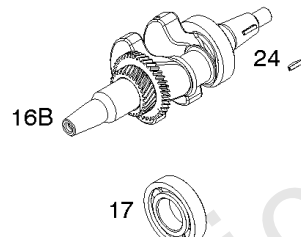

1036 EMISSIONS LABEL

1058 OPERATOR'S MANUAL

1319 WARNING LABEL

1319A WARNING LABEL

Camshaft, Crankcase Cover, Crankshaft, Cylinder, Exhaust Bracket, Operator's Manual,

REF NO	PART NO	QTY	DESCRIPTION
1	593736		CYLINDER ASSEMBLY
3	591794		SEAL, Oil -(Magneto Side)
12A	592597		GASKET, Crankcase
15	797793		PLUG, Oil Drain
16A	593084		CRANKSHAFT
17	591792		BEARING, Ball -(Crankshaft)
18B	593114		COVER, Crankcase
20	591793		SEAL, Oil -(PTO Side) (PTO Side)
22	797776	6	SCREW -(Crankcase Cover/Sump)
22A	593107	1	SCREW -(Crankcase Cover/Sump)
24	797812		KEY, Flywheel
25	592613		PISTON ASSEMBLY -(Standard)
25	593108		PISTON ASSEMBLY -(.010" Oversize)
25	593109		PISTON ASSEMBLY -(.020" Oversize)
26	593111		SET, Ring -(.020" Oversize)
26	592614		SET, Ring -(Standard)
26	593110		SET, Ring -(.010" Oversize)
27	592044		LOCK, Piston Pin
28	592045		PIN, Piston
29	592046		ROD, Connecting
46	595929		CAMSHAFT -Used After Code Date 15061400
46	592617		CAMSHAFT -Used Before Code Date 15061500
227	592616		LEVER, Governor Control
287	798618		SCREW -(Dipstick Tube)
306	591790		SHIELD, Cylinder
307	798618		SCREW -(Cylinder Shield)
309	591780		MOTOR, Starter
357	591054		KEY, Drive Pulley
492	592037		SHIELD, Crankcase
505	690939		NUT -(Governor Control Lever)
509	798840		SCREW -(Crankcase Shield)
522	799941		PLUG, Dipstick/Fill
522A	797762		PLUG, Dipstick/Fill
562	797230		BOLT -(Governor Control Lever)
614	797229		PIN, Cotter
616	592615		CRANK, Governor
631	797794		WASHER -(Oil Drain Plug)
718	797792		PIN, Locating