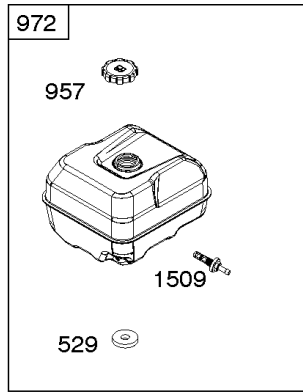

Exhaust System, Fuel Supply

REF NO	PART NO	QTY	DESCRIPTION
187B	595442		LINE, Fuel -Used After Code Date 14060800
190	590964		SCREW -(Fuel Tank)
240A	394358S		FILTER, Fuel
300A	593090		MUFFLER
300B	192569GS		MUFFLER
300D	593128		MUFFLER
346	B5763GS		SCREW -(10-32 x 3/8) (Spark Arrestor)
436	593089		MANIFOLD, Exhaust
529	799933		GROMMET -(Fuel Tank)
601	791850		CLAMP, Hose
676	590953		DEFLECTOR, Muffler
676B	697816		DEFLECTOR, Muffler
677	699203		SCREW -(Muffler Deflector)
677B	699776		SCREW -(Muffler Deflector)
703	590967		CLIP -(Fuel Hose)
705	590965		NUT -(Fuel Tank)
725	595432		SHIELD, Heat
819	798618		SCREW -(Muffler Bracket)
832A	593091		GUARD, Muffler
832B	595453		MUFFLER
832D	595434		MUFFLER
832C	595433		MUFFLER
836A	798976		SCREW -(Muffler Guard)
836B	595455		SCREW -(Muffler Guard)
863A	593733		BRACKET, Muffler
883	797770		GASKET, Exhaust
883A	799797		GASKET, Exhaust
957	794641		CAP, Fuel Tank
957A	799324		CAP, Fuel Tank
972	593095		TANK, Fuel
972A	593720		TANK, Fuel
994	790153		ARRESTOR, Spark
994A	594233		ARRESTOR, Spark
994B	796399		ARRESTOR, Spark
994C	595454		ARRESTOR, Spark
1177	590965		NUT -(Muffler)
1302	590457		WASHER -(Muffler Guard)
1302A	593727		WASHER -(Muffler Guard)
1345	792917		FILTER, Filler Neck
1509	797346		OUTLET, Tank