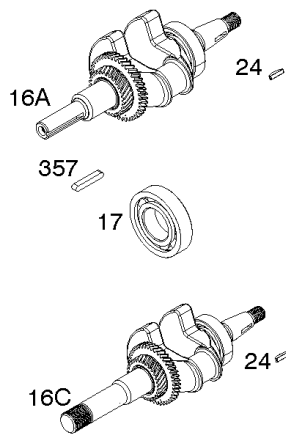

1036 EMISSIONS LABEL

1058 OPERATOR'S MANUAL

1319 WARNING LABEL

1319A WARNING LABEL

Camshaft, Crankcase Cover, Crankshaft, Cylinder, Exhaust Bracket, Operator's Manual,

REF NO	PART NO	QTY	DESCRIPTION
1	593736		CYLINDER ASSEMBLY
3	591794		SEAL, Oil -(Magneto Side)
12A	592597		GASKET, Crankcase
15	797793		PLUG, Oil Drain
16A	593084		CRANKSHAFT
17	591792		BEARING, Ball -(Crankshaft)
18B	593114		COVER, Crankcase
20	591793		SEAL, Oil -(PTO Side) (PTO Side)
22	797776	6	SCREW -(Crankcase Cover/Sump)
22A	593107	1	SCREW -(Crankcase Cover/Sump)
24	797812		KEY, Flywheel
25	592613		PISTON ASSEMBLY -(Standard)
25	593108		PISTON ASSEMBLY -(.010" Oversize)
25	593109		PISTON ASSEMBLY -(.020" Oversize)
26	593111		SET, Ring -(.020" Oversize)
26	592614		SET, Ring -(Standard)
26	593110		SET, Ring -(.010" Oversize)
27	592044		LOCK, Piston Pin
28	592045		PIN, Piston
29	592046		ROD, Connecting
46	595929		CAMSHAFT -Used After Code Date 15061400
46	592617		CAMSHAFT -Used Before Code Date 15061500
227	592616		LEVER, Governor Control
287	798618		SCREW -(Dipstick Tube)
306	591790		SHIELD, Cylinder
307	798618		SCREW -(Cylinder Shield)
309	591780		MOTOR, Starter
357	591054		KEY, Drive Pulley
492	592037		SHIELD, Crankcase
505	690939		NUT -(Governor Control Lever)
509	798840		SCREW -(Crankcase Shield)
522	799941		PLUG, Dipstick/Fill
522A	797762		PLUG, Dipstick/Fill
562	797230		BOLT -(Governor Control Lever)
614	797229		PIN, Cotter
616	592615		CRANK, Governor
631	797794		WASHER -(Oil Drain Plug)
718	797792		PIN, Locating