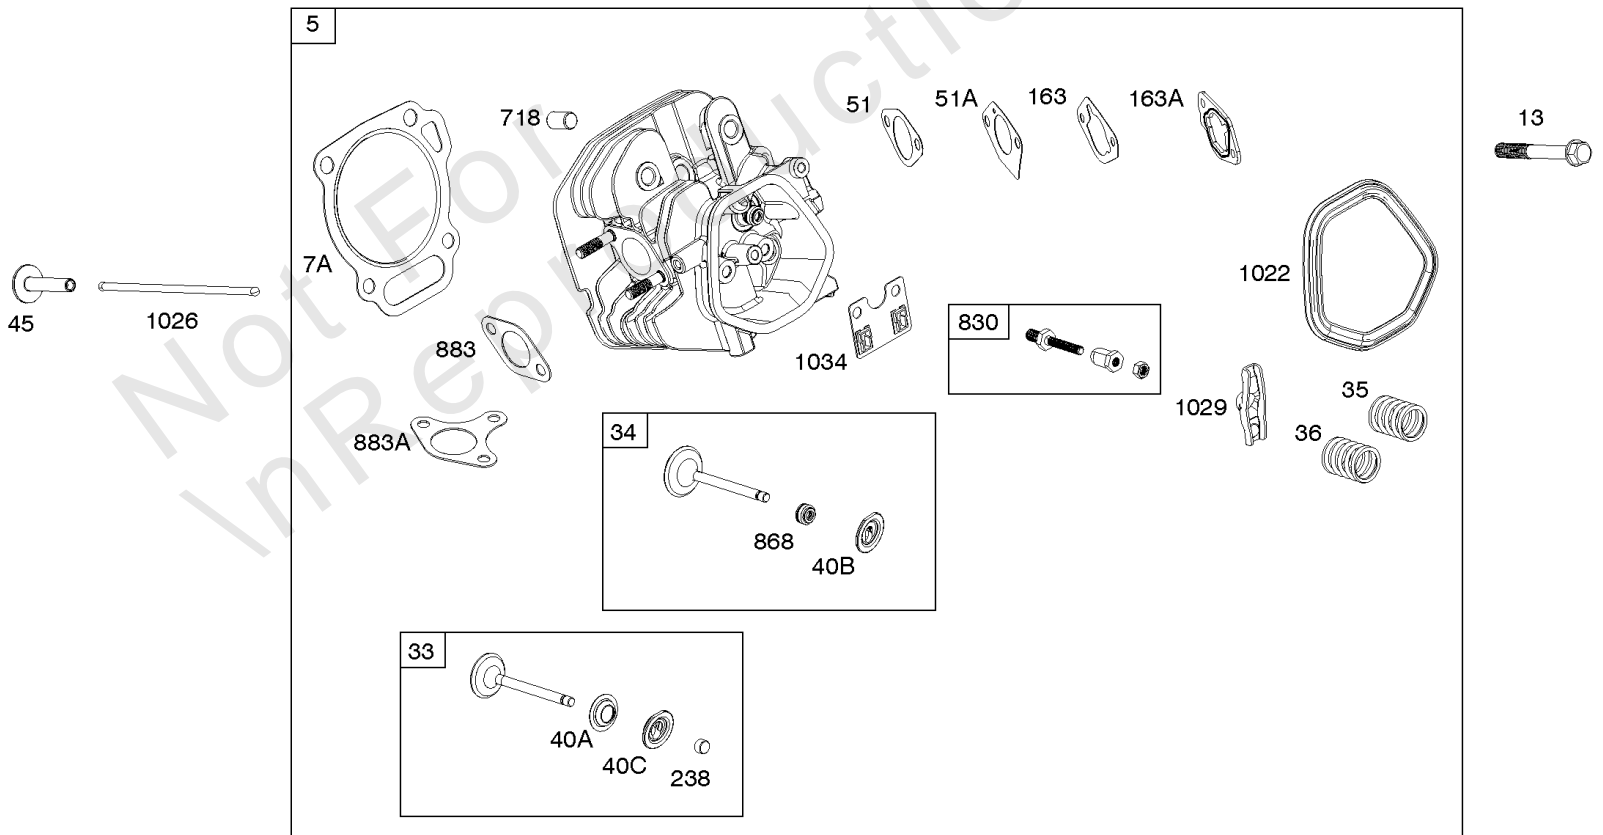

Not For In Reproduction

Controls, Governor Spring

REF NO	PART NO	QTY	DESCRIPTION
98	592978		KIT, Idle Speed
188	798618		SCREW -(Control Bracket)
202	591834		LINK, Mechanical Governor
209	797843		SPRING, Governor
211	799927		SPRING, Governed Idle
222	591810		BRACKET, Control
222E	593105		BRACKET, Control
232	797809		SPRING, Governor Link
265	691024		CLAMP, Casing
267	699492		SCREW -(Casing Clamp)
268	691025		CASING, Control Wire -(Cut To Required Length)
269	691026		WIRE, Control -(Cut To Required Length)
270	691027		NUT -(Control Wire Casing)
271	691028		LEVER, Control
485	797339		KNOB, Control
621	692310		SWITCH, Stop
1012	590378		RETAINER, Link