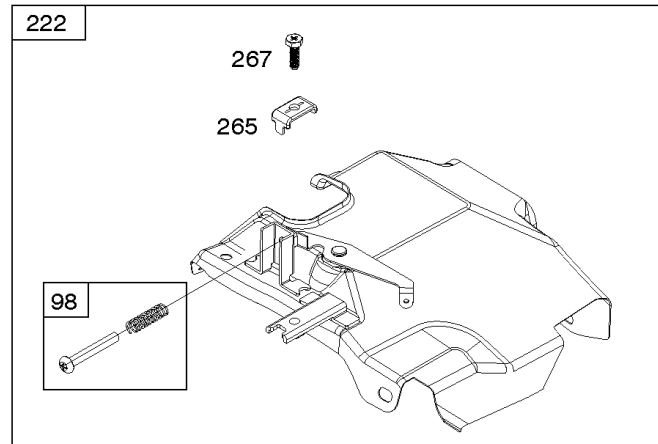

Controls, Governor Spring

REF NO	PART NO	QTY	DESCRIPTION
98	592978		KIT, Idle Speed
188	798618		SCREW -(Control Bracket)
202	591834		LINK, Mechanical Governor
209	797843		SPRING, Governor
211	799927		SPRING, Governed Idle
222	591810		BRACKET, Control
222E	593105		BRACKET, Control
232	797809		SPRING, Governor Link
265	691024		CLAMP, Casing
267	699492		SCREW -(Casing Clamp)
268	691025		CASING, Control Wire -(Cut To Required Length)
269	691026		WIRE, Control -(Cut To Required Length)
270	691027		NUT -(Control Wire Casing)
271	691028		LEVER, Control
485	797339		KNOB, Control
621	692310		SWITCH, Stop
1012	590378		RETAINER, Link