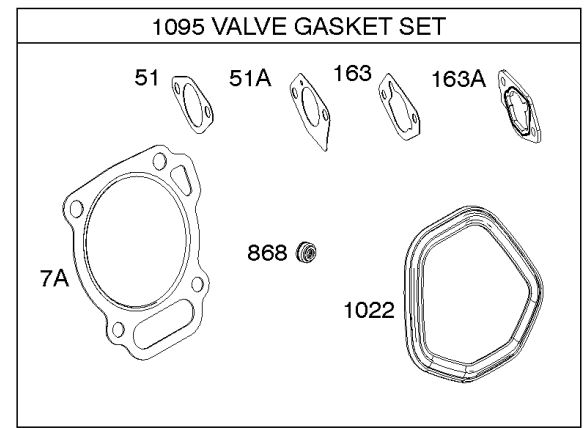

1036 EMISSIONS LABEL

1058 OPERATOR'S MANUAL

1319 WARNING LABEL

1319A WARNING LABEL

Camshaft, Crankcase Cover, Crankshaft, Cylinder, Exhaust Bracket, Operator's Manual,

REF NO	PART NO	QTY	DESCRIPTION
718A	797761		PIN, Locating -(Crankcase Cover)
729	797750		CLIP, Wire
842	797327		SEAL, O-Ring -(Dipstick Tube)
842A	797763		SEAL, O-Ring -(Dipstick Tube)
842B	691031		SEAL, O-Ring -(Dipstick Tube)
847	593174		DIPSTICK/TUBE ASSEMBLY
1036	-----		Label-Emissions -(Available From A Briggs & Stratton Authorized Dealer)
1058	279127ZH		MANUAL, Operator's
1058	80006756EST		MANUAL, Operator's
1058	80006756WST		MANUAL, Operator's
1058	80006756USCN		MANUAL, Operator's
1319	794467		LABEL, Warning
1319A	797669		LABEL, Warning

Not For In Reproduction

Controls, Governor Spring

REF NO	PART NO	QTY	DESCRIPTION
98	592978		KIT, Idle Speed
188	798618		SCREW -(Control Bracket)
202	591834		LINK, Mechanical Governor
209	797843		SPRING, Governor
211	799927		SPRING, Governed Idle
222	591810		BRACKET, Control
222E	593105		BRACKET, Control
232	797809		SPRING, Governor Link
265	691024		CLAMP, Casing
267	699492		SCREW -(Casing Clamp)
268	691025		CASING, Control Wire -(Cut To Required Length)
269	691026		WIRE, Control -(Cut To Required Length)
270	691027		NUT -(Control Wire Casing)
271	691028		LEVER, Control
485	797339		KNOB, Control
621	692310		SWITCH, Stop
1012	590378		RETAINER, Link