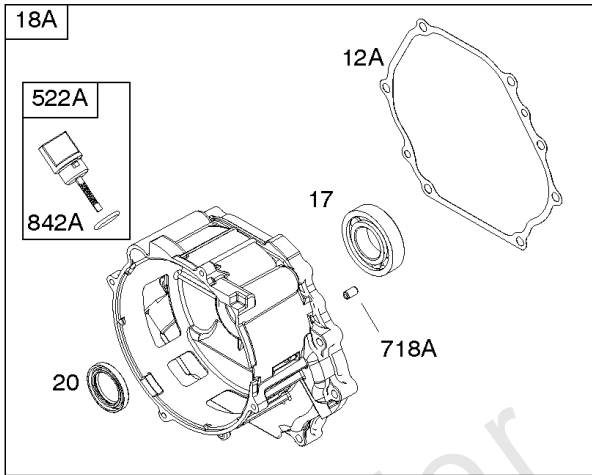

1036 EMISSIONS LABEL

1058 OPERATOR'S MANUAL

1319 WARNING LABEL

1319A WARNING LABEL

Camshaft, Crankcase Cover, Crankshaft, Cylinder, Exhaust Bracket, Operator's Manual,

REF NO	PART NO	QTY	DESCRIPTION
1	593736		CYLINDER ASSEMBLY
3	591794		SEAL, Oil -(Magneto Side)
12A	592597		GASKET, Crankcase
15	797793		PLUG, Oil Drain
16A	593084		CRANKSHAFT
17	591792		BEARING, Ball -(Crankshaft)
18B	593114		COVER, Crankcase
20	591793		SEAL, Oil -(PTO Side) (PTO Side)
22	797776	6	SCREW -(Crankcase Cover/Sump)
22A	593107	1	SCREW -(Crankcase Cover/Sump)
24	797812		KEY, Flywheel
25	592613		PISTON ASSEMBLY -(Standard)
25	593108		PISTON ASSEMBLY -(.010" Oversize)
25	593109		PISTON ASSEMBLY -(.020" Oversize)
26	593111		SET, Ring -(.020" Oversize)
26	592614		SET, Ring -(Standard)
26	593110		SET, Ring -(.010" Oversize)
27	592044		LOCK, Piston Pin
28	592045		PIN, Piston
29	592046		ROD, Connecting
46	595929		CAMSHAFT -Used After Code Date 15061400
46	592617		CAMSHAFT -Used Before Code Date 15061500
227	592616		LEVER, Governor Control
287	798618		SCREW -(Dipstick Tube)
306	591790		SHIELD, Cylinder
307	798618		SCREW -(Cylinder Shield)
309	591780		MOTOR, Starter
357	591054		KEY, Drive Pulley
492	592037		SHIELD, Crankcase
505	690939		NUT -(Governor Control Lever)
509	798840		SCREW -(Crankcase Shield)
522	799941		PLUG, Dipstick/Fill
522A	797762		PLUG, Dipstick/Fill
562	797230		BOLT -(Governor Control Lever)
614	797229		PIN, Cotter
616	592615		CRANK, Governor
631	797794		WASHER -(Oil Drain Plug)
718	797792		PIN, Locating