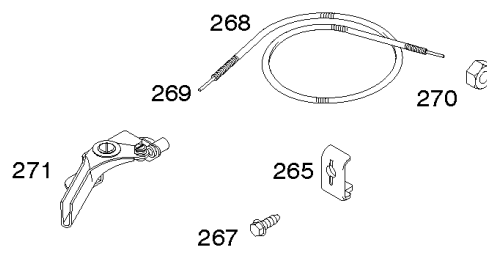

Controls, Governor Spring

REF NO	PART NO	QTY	DESCRIPTION
98	592978		KIT, Idle Speed
188	798618		SCREW -(Control Bracket)
202	591834		LINK, Mechanical Governor
209	797843		SPRING, Governor
211	799927		SPRING, Governed Idle
222	591810		BRACKET, Control
222E	593105		BRACKET, Control
232	797809		SPRING, Governor Link
265	691024		CLAMP, Casing
267	699492		SCREW -(Casing Clamp)
268	691025		CASING, Control Wire -(Cut To Required Length)
269	691026		WIRE, Control -(Cut To Required Length)
270	691027		NUT -(Control Wire Casing)
271	691028		LEVER, Control
485	797339		KNOB, Control
621	692310		SWITCH, Stop
1012	590378		RETAINER, Link