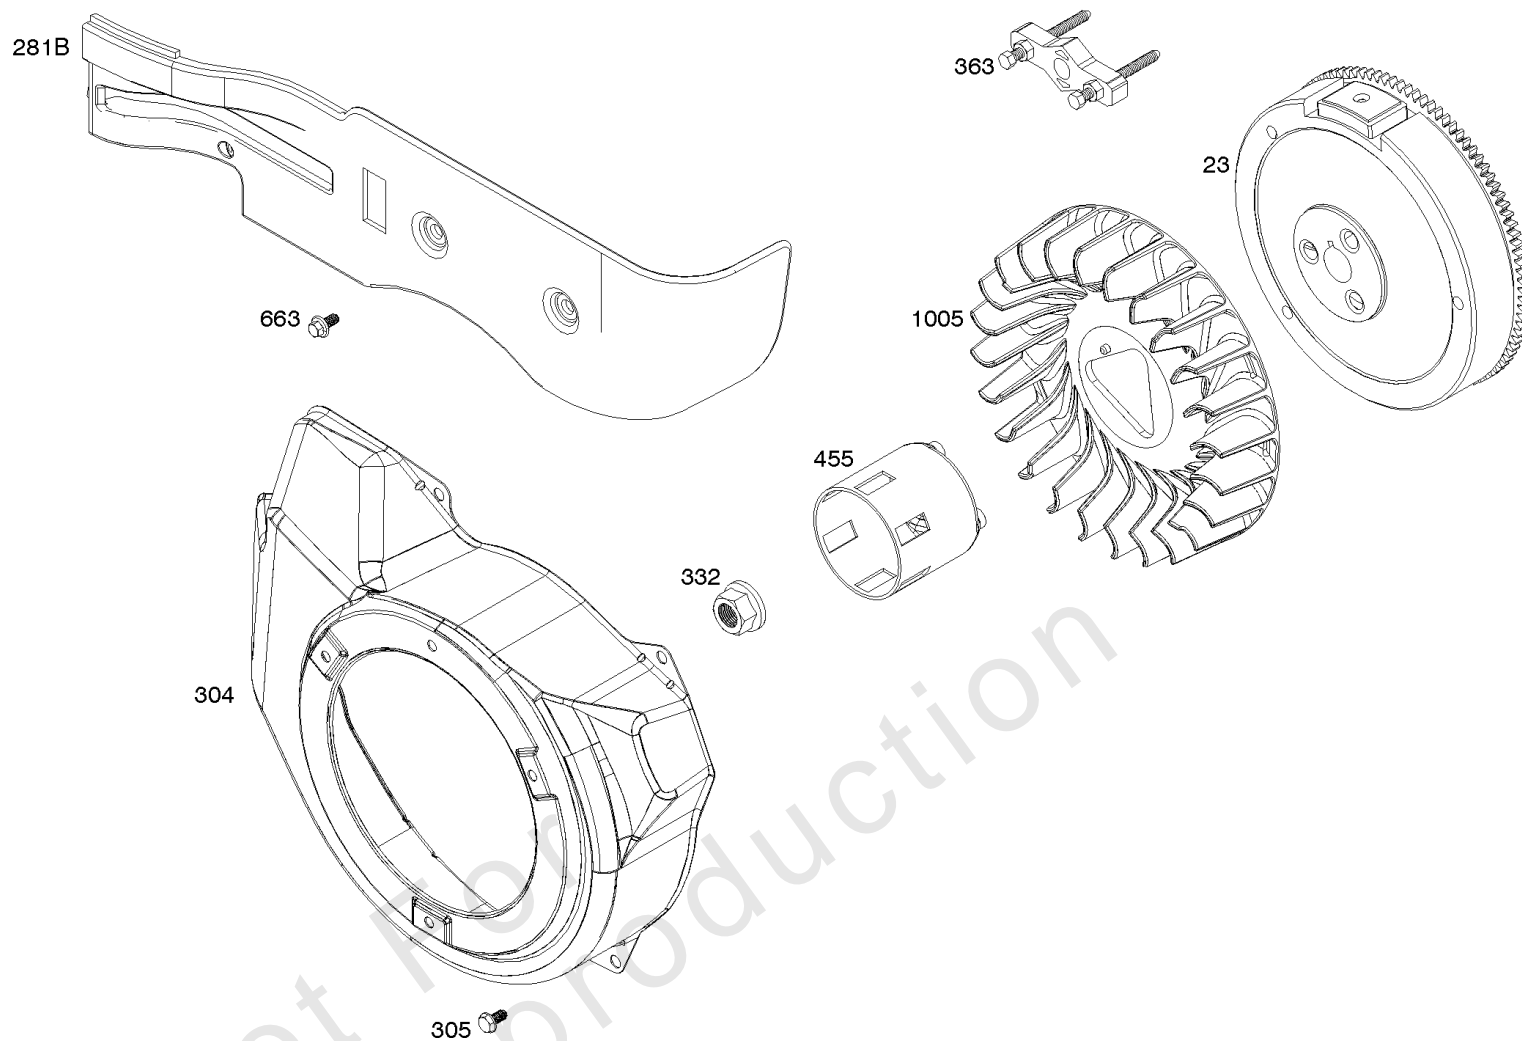

Blower Housing, Flywheel, Rewind Starter

REF NO	PART NO	QTY	DESCRIPTION
23	593139		FLYWHEEL
55	591787		HOUSING, Rewind Starter
58	691921		ROPE, Starter -(Cut To Required Length)
60	691915		GRIP, Starter Rope
65	797654		SCREW -(Rewind Starter)
281B	593732		PANEL, Control
304	591785		HOUSING, Blower
305	798618		SCREW -(Blower Housing)
332	797811		NUT -(Flywheel)
363	19203		PULLER, Flywheel
455	591820		CUP, Flywheel
456	799973		PLATE, Pawl Friction
459	799976		PAWL, Ratchet
597	799972		SCREW -(Pawl Friction Plate)
608	591781		STARTER, Rewind
663	799846		SCREW -(Control Panel)
689	799669		SPRING, Friction
1005	591789		FAN, Flywheel
1210	591788		PULLEY/SPRING ASSEMBLY -(Pulley)
1211	591788		PULLEY/SPRING ASSEMBLY -(Spring)