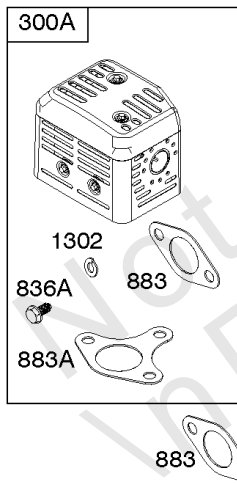

Not For In Reproduction

Controls, Governor Spring

REF NO	PART NO	QTY	DESCRIPTION
98	592978		KIT, Idle Speed
188	798618		SCREW -(Control Bracket)
202	591834		LINK, Mechanical Governor
209	797843		SPRING, Governor
211	799927		SPRING, Governed Idle
222	591810		BRACKET, Control
222E	593105		BRACKET, Control
232	797809		SPRING, Governor Link
265	691024		CLAMP, Casing
267	699492		SCREW -(Casing Clamp)
268	691025		CASING, Control Wire -(Cut To Required Length)
269	691026		WIRE, Control -(Cut To Required Length)
270	691027		NUT -(Control Wire Casing)
271	691028		LEVER, Control
485	797339		KNOB, Control
621	692310		SWITCH, Stop
1012	590378		RETAINER, Link

Cylinder Head, Gasket Sets

REF NO	PART NO	QTY	DESCRIPTION
3	591794		SEAL, Oil -(Magneto Side)
5	593093		HEAD, Cylinder
7A	592834		GASKET, Cylinder Head
12A	592597		GASKET, Crankcase
13	797791		SCREW -(Cylinder Head)
20	591793		SEAL, Oil -(PTO Side) (PTO Side)
33	592612		VALVE, Exhaust
34	592611		VALVE, Intake
35	591814		SPRING, Valve -(Intake)
36	591814		SPRING, Valve -(Exhaust)
40A	797782		RETAINER, Valve
40B	591815		RETAINER, Valve
40C	591816		RETAINER, Valve
45	797786		TAPPET, Valve
51	591779		GASKET, Intake
51A	591798		GASKET, Intake
163	797756		GASKET, Air Cleaner
163A	799883		GASKET, Air Cleaner
238	591817		CAP, Valve
276	797847		WASHER, Sealing -(Rocker Cover)
358	593112		GASKET SET, Engine
718	797792		PIN, Locating
830	591088		STUD, Rocker Arm
842	797327		SEAL, O-Ring -(Dipstick Tube)
868	797854		SEAL, Valve -(Intake)
883	797770		GASKET, Exhaust
883A	799797		GASKET, Exhaust
914	797848		SCREW -(Rocker Cover)
1022	797846		GASKET, Rocker Cover
1023	799778		COVER, Rocker
1026	591818		ROD, Push
1029	591087		ARM, Rocker
1034	591819		GUIDE, Push Rod
1095	593113		GASKET SET, Valve