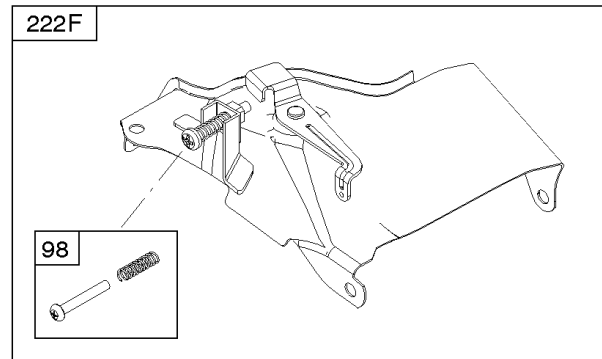

1036 EMISSIONS LABEL

1058 OPERATOR'S MANUAL

1319 WARNING LABEL

1319A WARNING LABEL

Camshaft, Crankcase Cover, Crankshaft, Cylinder, Exhaust Bracket, Operator's Manual,

REF NO	PART NO	QTY	DESCRIPTION
718A	797761		PIN, Locating -(Crankcase Cover)
729	797750		CLIP, Wire
842	797327		SEAL, O-Ring -(Dipstick Tube)
842A	797763		SEAL, O-Ring -(Dipstick Tube)
842B	691031		SEAL, O-Ring -(Dipstick Tube)
847	593174		DIPSTICK/TUBE ASSEMBLY
1036	-----		Label-Emissions -(Available From A Briggs & Stratton Authorized Dealer)
1058	279127ZH		MANUAL, Operator's
1058	80006756EST		MANUAL, Operator's
1058	80006756WST		MANUAL, Operator's
1058	80006756USCN		MANUAL, Operator's
1319	794467		LABEL, Warning
1319A	797669		LABEL, Warning

Not For In Reproduction

Controls, Governor Spring

REF NO	PART NO	QTY	DESCRIPTION
98	592978		KIT, Idle Speed
188	798618		SCREW -(Control Bracket)
202	591834		LINK, Mechanical Governor
209	797843		SPRING, Governor
211	799927		SPRING, Governed Idle
222	591810		BRACKET, Control
222E	593105		BRACKET, Control
232	797809		SPRING, Governor Link
265	691024		CLAMP, Casing
267	699492		SCREW -(Casing Clamp)
268	691025		CASING, Control Wire -(Cut To Required Length)
269	691026		WIRE, Control -(Cut To Required Length)
270	691027		NUT -(Control Wire Casing)
271	691028		LEVER, Control
485	797339		KNOB, Control
621	692310		SWITCH, Stop
1012	590378		RETAINER, Link