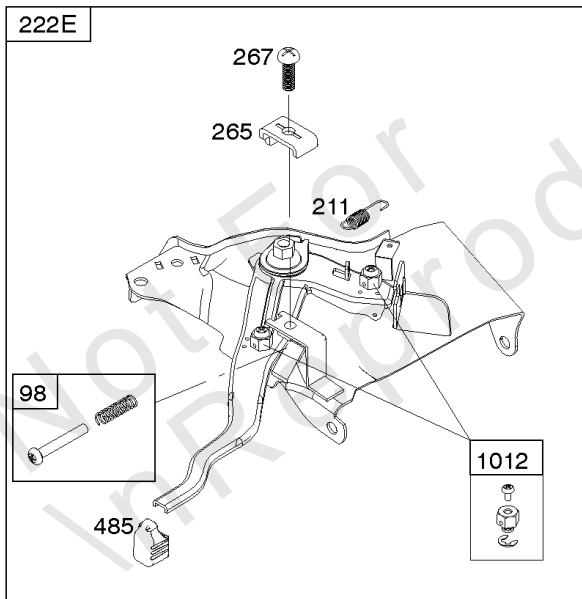

Controls, Governor Spring

REF NO	PART NO	QTY	DESCRIPTION
98	592978		KIT, Idle Speed
188	798618		SCREW -(Control Bracket)
202	591834		LINK, Mechanical Governor
209	797843		SPRING, Governor
211	799927		SPRING, Governed Idle
222	591810		BRACKET, Control
222E	593105		BRACKET, Control
232	797809		SPRING, Governor Link
265	691024		CLAMP, Casing
267	699492		SCREW -(Casing Clamp)
268	691025		CASING, Control Wire -(Cut To Required Length)
269	691026		WIRE, Control -(Cut To Required Length)
270	691027		NUT -(Control Wire Casing)
271	691028		LEVER, Control
485	797339		KNOB, Control
621	692310		SWITCH, Stop
1012	590378		RETAINER, Link