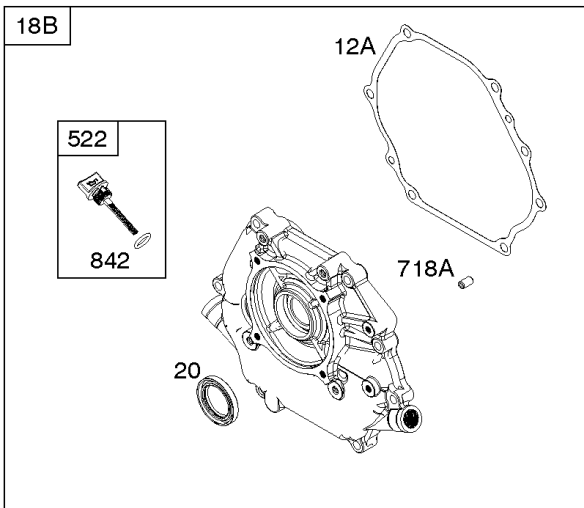

1036 EMISSIONS LABEL

1058 OPERATOR'S MANUAL

1319 WARNING LABEL

1319A WARNING LABEL

Camshaft, Crankcase Cover, Crankshaft, Cylinder, Exhaust Bracket, Operator's Manual,

REF NO	PART NO	QTY	DESCRIPTION
1	593736		CYLINDER ASSEMBLY
3	591794		SEAL, Oil -(Magneto Side)
12A	592597		GASKET, Crankcase
15	797793		PLUG, Oil Drain
16A	593084		CRANKSHAFT
17	591792		BEARING, Ball -(Crankshaft)
18B	593114		COVER, Crankcase
20	591793		SEAL, Oil -(PTO Side) (PTO Side)
22	797776	6	SCREW -(Crankcase Cover/Sump)
22A	593107	1	SCREW -(Crankcase Cover/Sump)
24	797812		KEY, Flywheel
25	592613		PISTON ASSEMBLY -(Standard)
25	593108		PISTON ASSEMBLY -(.010" Oversize)
25	593109		PISTON ASSEMBLY -(.020" Oversize)
26	593111		SET, Ring -(.020" Oversize)
26	592614		SET, Ring -(Standard)
26	593110		SET, Ring -(.010" Oversize)
27	592044		LOCK, Piston Pin
28	592045		PIN, Piston
29	592046		ROD, Connecting
46	595929		CAMSHAFT -Used After Code Date 15061400
46	592617		CAMSHAFT -Used Before Code Date 15061500
227	592616		LEVER, Governor Control
287	798618		SCREW -(Dipstick Tube)
306	591790		SHIELD, Cylinder
307	798618		SCREW -(Cylinder Shield)
309	591780		MOTOR, Starter
357	591054		KEY, Drive Pulley
492	592037		SHIELD, Crankcase
505	690939		NUT -(Governor Control Lever)
509	798840		SCREW -(Crankcase Shield)
522	799941		PLUG, Dipstick/Fill
522A	797762		PLUG, Dipstick/Fill
562	797230		BOLT -(Governor Control Lever)
614	797229		PIN, Cotter
616	592615		CRANK, Governor
631	797794		WASHER -(Oil Drain Plug)
718	797792		PIN, Locating