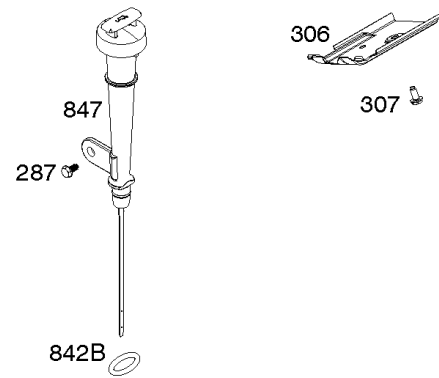

1036 EMISSIONS LABEL

1058 OPERATOR'S MANUAL

1319 WARNING LABEL

1319A WARNING LABEL

Camshaft, Crankcase Cover, Crankshaft, Cylinder, Exhaust Bracket, Operator's Manual,

REF NO	PART NO	QTY	DESCRIPTION
1	593736		CYLINDER ASSEMBLY
3	591794		SEAL, Oil -(Magneto Side)
12A	592597		GASKET, Crankcase
15	797793		PLUG, Oil Drain
16A	593084		CRANKSHAFT
17	591792		BEARING, Ball -(Crankshaft)
18B	593114		COVER, Crankcase
20	591793		SEAL, Oil -(PTO Side) (PTO Side)
22	797776	6	SCREW -(Crankcase Cover/Sump)
22A	593107	1	SCREW -(Crankcase Cover/Sump)
24	797812		KEY, Flywheel
25	592613		PISTON ASSEMBLY -(Standard)
25	593108		PISTON ASSEMBLY -(.010" Oversize)
25	593109		PISTON ASSEMBLY -(.020" Oversize)
26	593111		SET, Ring -(.020" Oversize)
26	592614		SET, Ring -(Standard)
26	593110		SET, Ring -(.010" Oversize)
27	592044		LOCK, Piston Pin
28	592045		PIN, Piston
29	592046		ROD, Connecting
46	595929		CAMSHAFT -Used After Code Date 15061400
46	592617		CAMSHAFT -Used Before Code Date 15061500
227	592616		LEVER, Governor Control
287	798618		SCREW -(Dipstick Tube)
306	591790		SHIELD, Cylinder
307	798618		SCREW -(Cylinder Shield)
309	591780		MOTOR, Starter
357	591054		KEY, Drive Pulley
492	592037		SHIELD, Crankcase
505	690939		NUT -(Governor Control Lever)
509	798840		SCREW -(Crankcase Shield)
522	799941		PLUG, Dipstick/Fill
522A	797762		PLUG, Dipstick/Fill
562	797230		BOLT -(Governor Control Lever)
614	797229		PIN, Cotter
616	592615		CRANK, Governor
631	797794		WASHER -(Oil Drain Plug)
718	797792		PIN, Locating