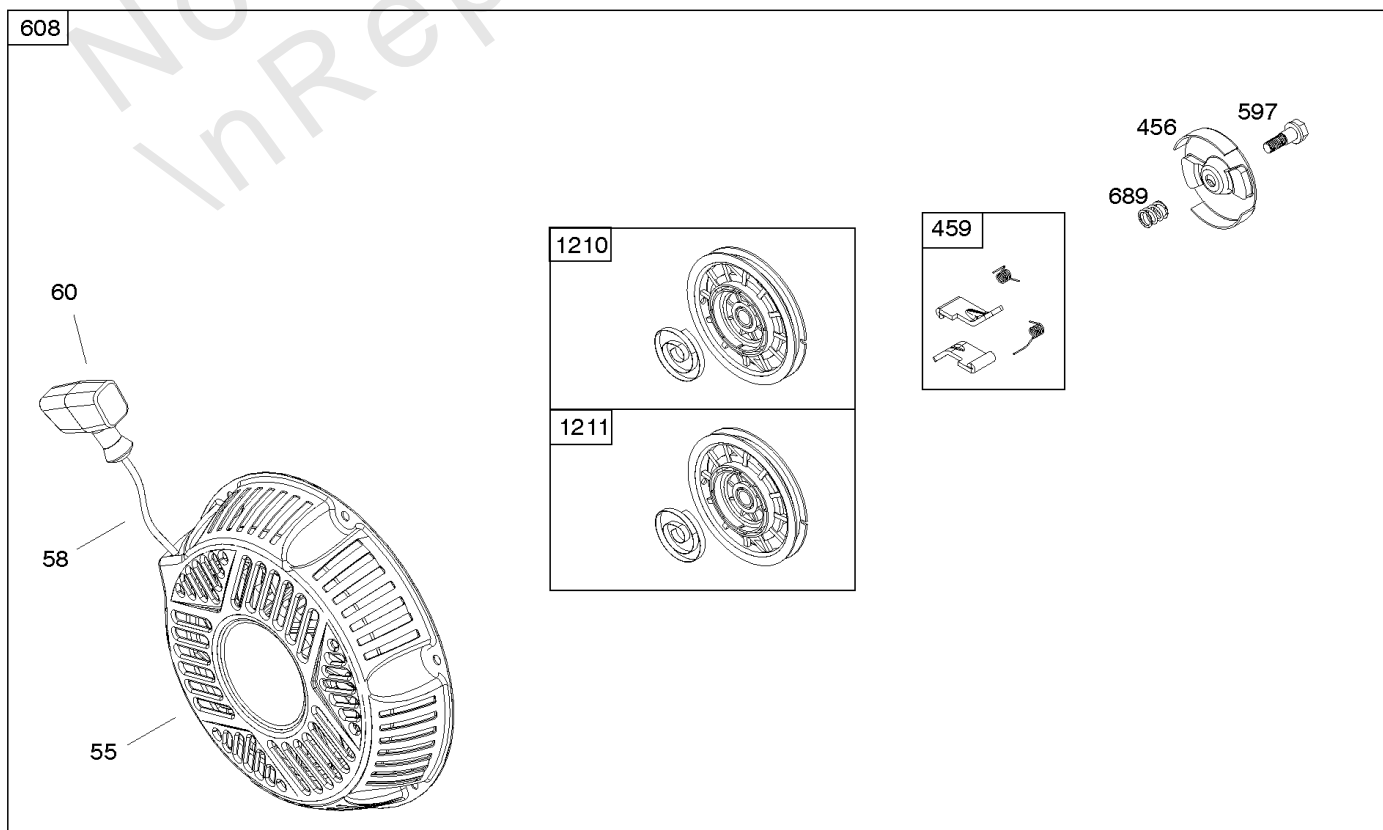

Blower Housing, Flywheel, Rewind Starter

REF NO	PART NO	QTY	DESCRIPTION
23	593139		FLYWHEEL
55	591787		HOUSING, Rewind Starter
58	691921		ROPE, Starter -(Cut To Required Length)
60	691915		GRIP, Starter Rope
65	797654		SCREW -(Rewind Starter)
281B	593732		PANEL, Control
304	591785		HOUSING, Blower
305	798618		SCREW -(Blower Housing)
332	797811		NUT -(Flywheel)
363	19203		PULLER, Flywheel
455	591820		CUP, Flywheel
456	799973		PLATE, Pawl Friction
459	799976		PAWL, Ratchet
597	799972		SCREW -(Pawl Friction Plate)
608	591781		STARTER, Rewind
663	799846		SCREW -(Control Panel)
689	799669		SPRING, Friction
1005	591789		FAN, Flywheel
1210	591788		PULLEY/SPRING ASSEMBLY -(Pulley)
1211	591788		PULLEY/SPRING ASSEMBLY -(Spring)