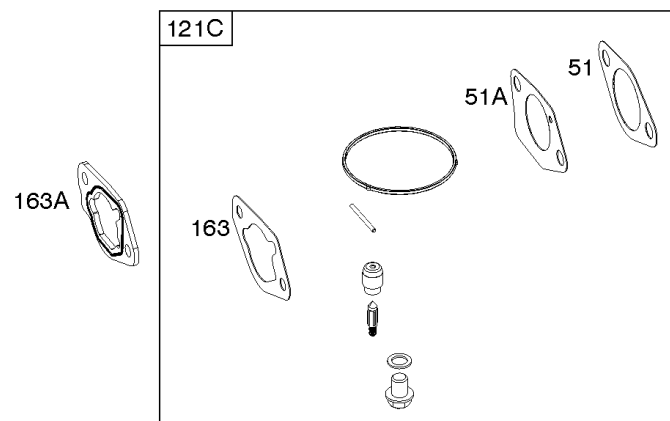

1036 EMISSIONS LABEL

1058 OPERATOR'S MANUAL

1319 WARNING LABEL

1319A WARNING LABEL

Camshaft, Crankcase Cover, Crankshaft, Cylinder, Exhaust Bracket, Operator's Manual,

REF NO	PART NO	QTY	DESCRIPTION
718A	797761		PIN, Locating -(Crankcase Cover)
729	797750		CLIP, Wire
842	797327		SEAL, O-Ring -(Dipstick Tube)
842A	797763		SEAL, O-Ring -(Dipstick Tube)
842B	691031		SEAL, O-Ring -(Dipstick Tube)
847	593174		DIPSTICK/TUBE ASSEMBLY
1036	-----		Label-Emissions -(Available From A Briggs & Stratton Authorized Dealer)
1058	279127ZH		MANUAL, Operator's
1058	80006756EST		MANUAL, Operator's
1058	80006756WST		MANUAL, Operator's
1058	80006756USCN		MANUAL, Operator's
1319	794467		LABEL, Warning
1319A	797669		LABEL, Warning