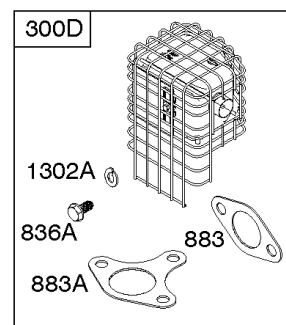

Not For In Reproduction

Controls, Governor Spring

REF NO	PART NO	QTY	DESCRIPTION
98	592978		KIT, Idle Speed
188	798618		SCREW -(Control Bracket)
202	591834		LINK, Mechanical Governor
209	797843		SPRING, Governor
211	799927		SPRING, Governed Idle
222	591810		BRACKET, Control
222E	593105		BRACKET, Control
232	797809		SPRING, Governor Link
265	691024		CLAMP, Casing
267	699492		SCREW -(Casing Clamp)
268	691025		CASING, Control Wire -(Cut To Required Length)
269	691026		WIRE, Control -(Cut To Required Length)
270	691027		NUT -(Control Wire Casing)
271	691028		LEVER, Control
485	797339		KNOB, Control
621	692310		SWITCH, Stop
1012	590378		RETAINER, Link

Cylinder Head, Gasket Sets

REF NO	PART NO	QTY	DESCRIPTION
3	591794		SEAL, Oil -(Magneto Side)
5	593093		HEAD, Cylinder
7A	592834		GASKET, Cylinder Head
12A	592597		GASKET, Crankcase
13	797791		SCREW -(Cylinder Head)
20	591793		SEAL, Oil -(PTO Side) (PTO Side)
33	592612		VALVE, Exhaust
34	592611		VALVE, Intake
35	591814		SPRING, Valve -(Intake)
36	591814		SPRING, Valve -(Exhaust)
40A	797782		RETAINER, Valve
40B	591815		RETAINER, Valve
40C	591816		RETAINER, Valve
45	797786		TAPPET, Valve
51	591779		GASKET, Intake
51A	591798		GASKET, Intake
163	797756		GASKET, Air Cleaner
163A	799883		GASKET, Air Cleaner
238	591817		CAP, Valve
276	797847		WASHER, Sealing -(Rocker Cover)
358	593112		GASKET SET, Engine
718	797792		PIN, Locating
830	591088		STUD, Rocker Arm
842	797327		SEAL, O-Ring -(Dipstick Tube)
868	797854		SEAL, Valve -(Intake)
883	797770		GASKET, Exhaust
883A	799797		GASKET, Exhaust
914	797848		SCREW -(Rocker Cover)
1022	797846		GASKET, Rocker Cover
1023	799778		COVER, Rocker
1026	591818		ROD, Push
1029	591087		ARM, Rocker
1034	591819		GUIDE, Push Rod
1095	593113		GASKET SET, Valve