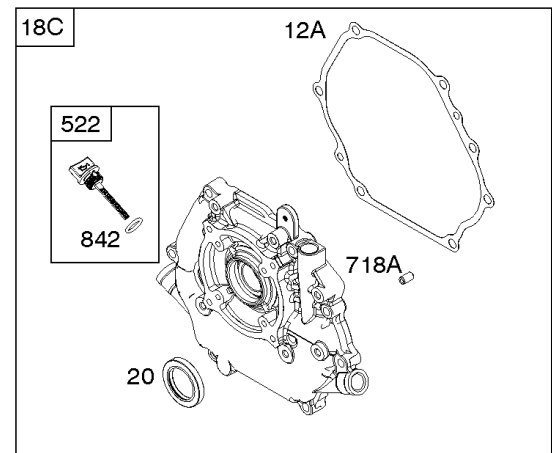

1036 EMISSIONS LABEL

1058 OPERATOR'S MANUAL

1319 WARNING LABEL

1319A WARNING LABEL

Camshaft, Crankcase Cover, Crankshaft, Cylinder, Exhaust Bracket, Operator's Manual,

REF NO	PART NO	QTY	DESCRIPTION
1	593736		CYLINDER ASSEMBLY
3	591794		SEAL, Oil -(Magneto Side)
12A	592597		GASKET, Crankcase
15	797793		PLUG, Oil Drain
16A	593084		CRANKSHAFT
17	591792		BEARING, Ball -(Crankshaft)
18B	593114		COVER, Crankcase
20	591793		SEAL, Oil -(PTO Side) (PTO Side)
22	797776	6	SCREW -(Crankcase Cover/Sump)
22A	593107	1	SCREW -(Crankcase Cover/Sump)
24	797812		KEY, Flywheel
25	592613		PISTON ASSEMBLY -(Standard)
25	593108		PISTON ASSEMBLY -(.010" Oversize)
25	593109		PISTON ASSEMBLY -(.020" Oversize)
26	593111		SET, Ring -(.020" Oversize)
26	592614		SET, Ring -(Standard)
26	593110		SET, Ring -(.010" Oversize)
27	592044		LOCK, Piston Pin
28	592045		PIN, Piston
29	592046		ROD, Connecting
46	595929		CAMSHAFT -Used After Code Date 15061400
46	592617		CAMSHAFT -Used Before Code Date 15061500
227	592616		LEVER, Governor Control
287	798618		SCREW -(Dipstick Tube)
306	591790		SHIELD, Cylinder
307	798618		SCREW -(Cylinder Shield)
309	591780		MOTOR, Starter
357	591054		KEY, Drive Pulley
492	592037		SHIELD, Crankcase
505	690939		NUT -(Governor Control Lever)
509	798840		SCREW -(Crankcase Shield)
522	799941		PLUG, Dipstick/Fill
522A	797762		PLUG, Dipstick/Fill
562	797230		BOLT -(Governor Control Lever)
614	797229		PIN, Cotter
616	592615		CRANK, Governor
631	797794		WASHER -(Oil Drain Plug)
718	797792		PIN, Locating