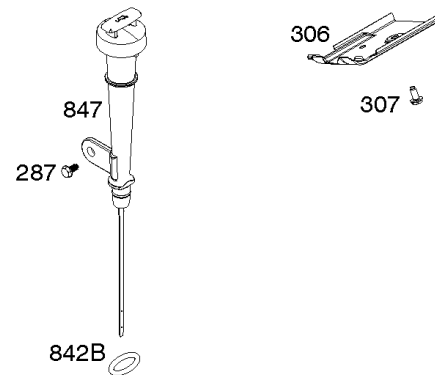

Camshaft, Crankcase Cover, Crankshaft, Cylinder, Exhaust Bracket, Operator's Manual,

REF NO	PART NO	QTY	DESCRIPTION
1	593736		CYLINDER ASSEMBLY
3	591794		SEAL, Oil -(Magneto Side)
12A	592597		GASKET, Crankcase
15	797793		PLUG, Oil Drain
16A	593084		CRANKSHAFT
17	591792		BEARING, Ball -(Crankshaft)
18B	593114		COVER, Crankcase
20	591793		SEAL, Oil -(PTO Side) (PTO Side)
22	797776	6	SCREW -(Crankcase Cover/Sump)
22A	593107	1	SCREW -(Crankcase Cover/Sump)
24	797812		KEY, Flywheel
25	592613		PISTON ASSEMBLY -(Standard)
25	593108		PISTON ASSEMBLY -(.010" Oversize)
25	593109		PISTON ASSEMBLY -(.020" Oversize)
26	593111		SET, Ring -(.020" Oversize)
26	592614		SET, Ring -(Standard)
26	593110		SET, Ring -(.010" Oversize)
27	592044		LOCK, Piston Pin
28	592045		PIN, Piston
29	592046		ROD, Connecting
46	595929		CAMSHAFT -Used After Code Date 15061400
46	592617		CAMSHAFT -Used Before Code Date 15061500
227	592616		LEVER, Governor Control
287	798618		SCREW -(Dipstick Tube)
306	591790		SHIELD, Cylinder
307	798618		SCREW -(Cylinder Shield)
309	591780		MOTOR, Starter
357	591054		KEY, Drive Pulley
492	592037		SHIELD, Crankcase
505	690939		NUT -(Governor Control Lever)
509	798840		SCREW -(Crankcase Shield)
522	799941		PLUG, Dipstick/Fill
522A	797762		PLUG, Dipstick/Fill
562	797230		BOLT -(Governor Control Lever)
614	797229		PIN, Cotter
616	592615		CRANK, Governor
631	797794		WASHER -(Oil Drain Plug)
718	797792		PIN, Locating

1036 EMISSIONS LABEL

1058 OPERATOR'S MANUAL

1319 WARNING LABEL

1319A WARNING LABEL