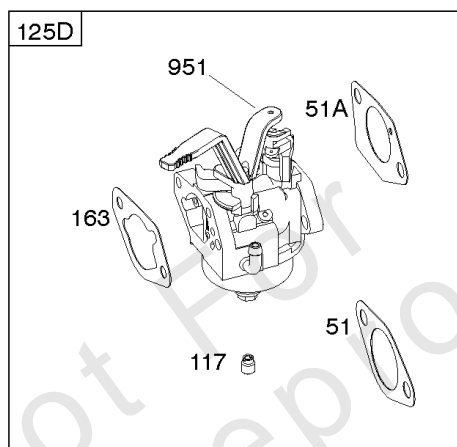

1036 EMISSIONS LABEL

1058 OPERATOR'S MANUAL

1319 WARNING LABEL

1319A WARNING LABEL

Camshaft, Crankcase Cover, Crankshaft, Cylinder, Exhaust Bracket, Operator's Manual,

REF NO	PART NO	QTY	DESCRIPTION
718A	797761		PIN, Locating -(Crankcase Cover)
729	797750		CLIP, Wire
842	797327		SEAL, O-Ring -(Dipstick Tube)
842A	797763		SEAL, O-Ring -(Dipstick Tube)
842B	691031		SEAL, O-Ring -(Dipstick Tube)
847	593174		DIPSTICK/TUBE ASSEMBLY
1036	-----		Label-Emissions -(Available From A Briggs & Stratton Authorized Dealer)
1058	279127ZH		MANUAL, Operator's
1058	80006756EST		MANUAL, Operator's
1058	80006756WST		MANUAL, Operator's
1058	80006756USCN		MANUAL, Operator's
1319	794467		LABEL, Warning
1319A	797669		LABEL, Warning