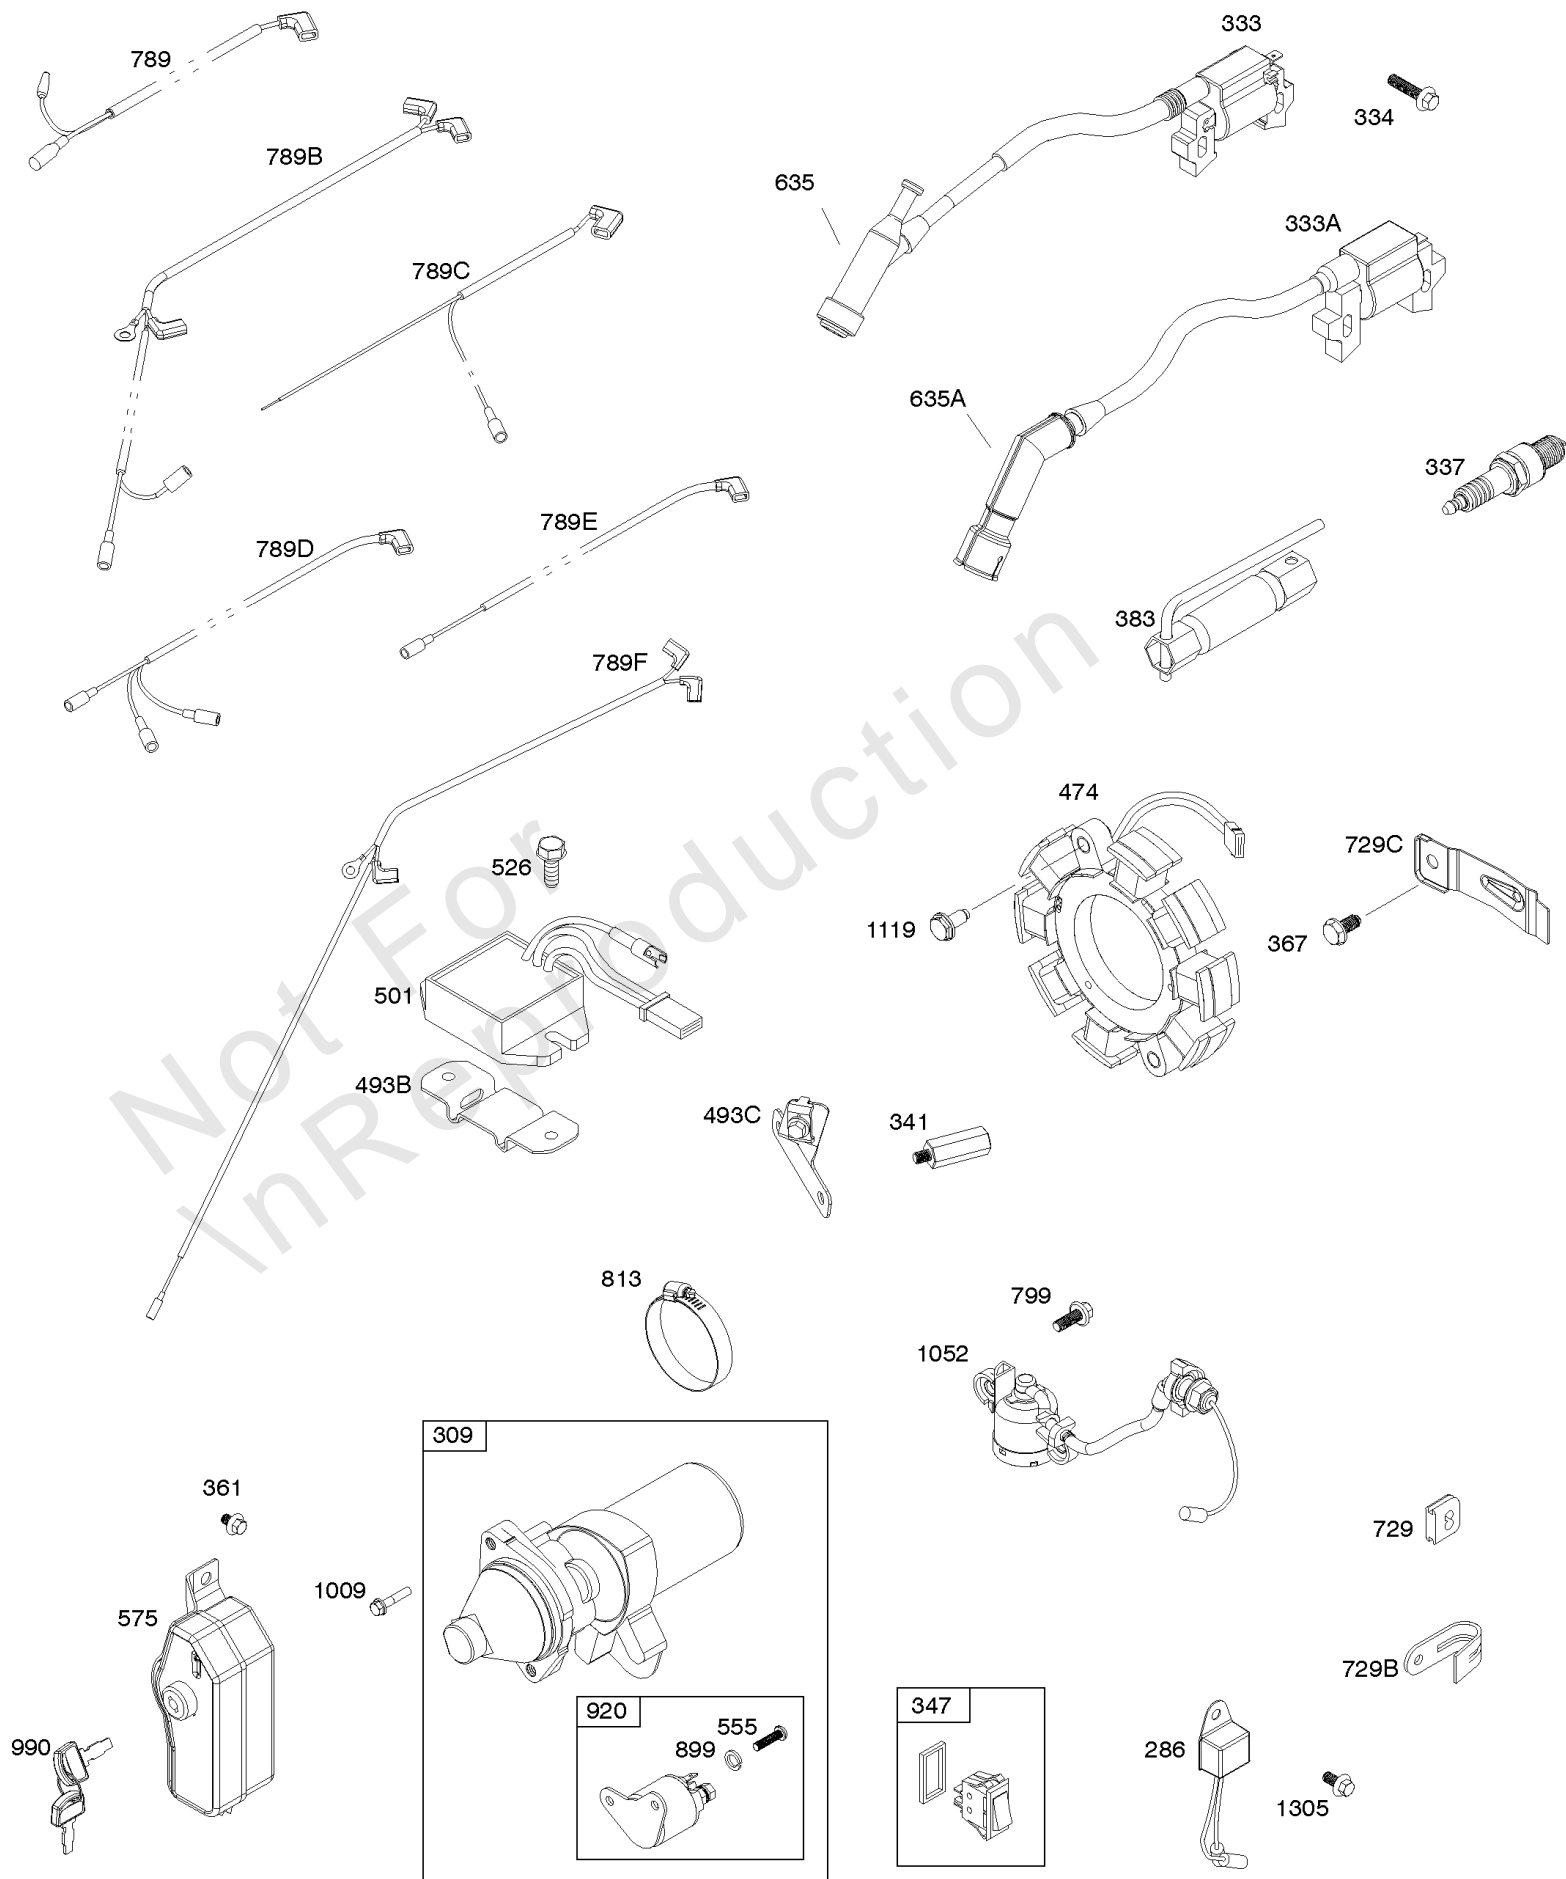

Alternator Group

REF NO	PART NO	QTY	DESCRIPTION
286	797772		MODULE, Oil Sensor
309	591780		MOTOR, Starter
333	797769		ARMATURE, Magneto
333A	798616		ARMATURE, Magneto
334	797655		SCREW -(Magneto Armature)
337	798615		PLUG, Spark
341	591341		STUD -(Mounting Bracket)
347	797340		SWITCH, Rocker
361	798618		SCREW -(Starting Switch)
367	798618		SCREW -(Wire Clip)
383	19576S		WRENCH, Spark Plug
474	591100		ALTERNATOR
493B	691177		BRACKET, Mounting
493C	591342		BRACKET, Mounting
501	845907		REGULATOR
526	690297		SCREW -(Regulator)
555	799532		SCREW -(Starter Solenoid)
575	593734		SWITCH, Starting
635	797658		BOOT, Spark Plug
635A	797685		BOOT, Spark Plug
729	797750		CLIP, Wire
729B	592311		CLIP, Wire
729C	593137		CLIP, Wire
789E	591390		HARNESS, Wiring
799	798975		SCREW -(Oil Sensor)
813	590392		CLAMP
899	799642		WASHER -(Starter Solenoid)
920	799481		SOLENOID, Starter
990	590996		SET, Key
1009	593136		SCREW -(USE REFERENCE 697 ONLY)
1052	797771		SENSOR, Oil
1119	799845		SCREW -(Alternator)
1305	798618		SCREW -(Oil Sensor Module)