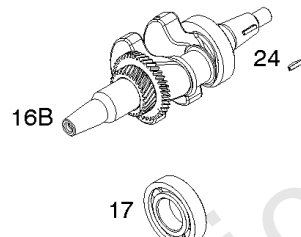

1036 EMISSIONS LABEL

1058 OPERATOR'S MANUAL

1319 WARNING LABEL

1319A WARNING LABEL

Camshaft, Crankcase Cover, Crankshaft, Cylinder, Exhaust Bracket, Operator's Manual,

REF NO	PART NO	QTY	DESCRIPTION
718A	797761		PIN, Locating -(Crankcase Cover)
729	797750		CLIP, Wire
842	797327		SEAL, O-Ring -(Dipstick Tube)
842A	797763		SEAL, O-Ring -(Dipstick Tube)
842B	691031		SEAL, O-Ring -(Dipstick Tube)
847	593174		DIPSTICK/TUBE ASSEMBLY
1036	-----		Label-Emissions -(Available From A Briggs & Stratton Authorized Dealer)
1058	279127ZH		MANUAL, Operator's
1058	80006756EST		MANUAL, Operator's
1058	80006756WST		MANUAL, Operator's
1058	80006756USCN		MANUAL, Operator's
1319	794467		LABEL, Warning
1319A	797669		LABEL, Warning