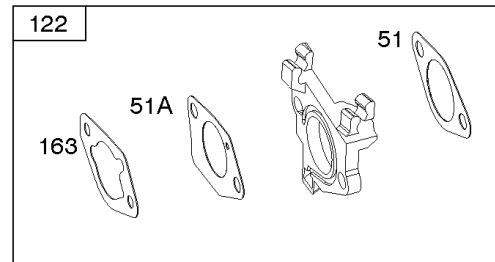

1036 EMISSIONS LABEL

1058 OPERATOR'S MANUAL

1319 WARNING LABEL

1319A WARNING LABEL

Camshaft, Crankcase Cover, Crankshaft, Cylinder, Exhaust Bracket, Operator's Manual,

REF NO	PART NO	QTY	DESCRIPTION
718A	797761		PIN, Locating -(Crankcase Cover)
729	797750		CLIP, Wire
842	797327		SEAL, O-Ring -(Dipstick Tube)
842A	797763		SEAL, O-Ring -(Dipstick Tube)
842B	691031		SEAL, O-Ring -(Dipstick Tube)
847	593174		DIPSTICK/TUBE ASSEMBLY
1036	-----		Label-Emissions -(Available From A Briggs & Stratton Authorized Dealer)
1058	279127ZH		MANUAL, Operator's
1058	80006756EST		MANUAL, Operator's
1058	80006756WST		MANUAL, Operator's
1058	80006756USCN		MANUAL, Operator's
1319	794467		LABEL, Warning
1319A	797669		LABEL, Warning