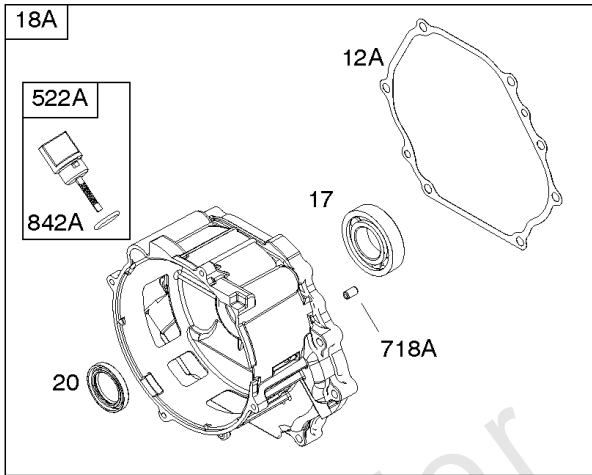

1036 EMISSIONS LABEL

1058 OPERATOR'S MANUAL

1319 WARNING LABEL

1319A WARNING LABEL

Camshaft, Crankcase Cover, Crankshaft, Cylinder, Exhaust Bracket, Operator's Manual,

REF NO	PART NO	QTY	DESCRIPTION
718A	797761		PIN, Locating -(Crankcase Cover)
729	797750		CLIP, Wire
842	797327		SEAL, O-Ring -(Dipstick Tube)
842A	797763		SEAL, O-Ring -(Dipstick Tube)
842B	691031		SEAL, O-Ring -(Dipstick Tube)
847	593174		DIPSTICK/TUBE ASSEMBLY
1036	-----		Label-Emissions -(Available From A Briggs & Stratton Authorized Dealer)
1058	279127ZH		MANUAL, Operator's
1058	80006756EST		MANUAL, Operator's
1058	80006756WST		MANUAL, Operator's
1058	80006756USCN		MANUAL, Operator's
1319	794467		LABEL, Warning
1319A	797669		LABEL, Warning