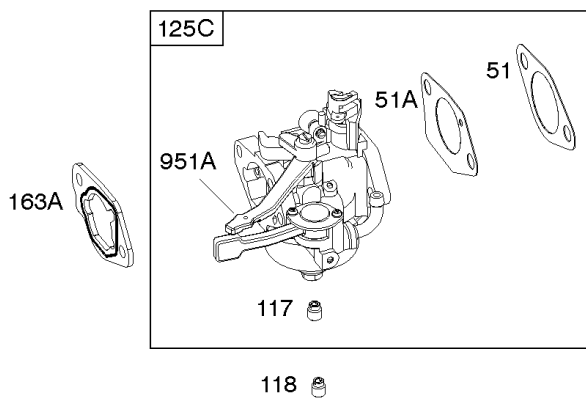

1036 EMISSIONS LABEL

1058 OPERATOR'S MANUAL

1319 WARNING LABEL

1319A WARNING LABEL

Camshaft, Crankcase Cover, Crankshaft, Cylinder, Exhaust Bracket, Operator's Manual,

REF NO	PART NO	QTY	DESCRIPTION
718A	797761		PIN, Locating -(Crankcase Cover)
729	797750		CLIP, Wire
842	797327		SEAL, O-Ring -(Dipstick Tube)
842A	797763		SEAL, O-Ring -(Dipstick Tube)
842B	691031		SEAL, O-Ring -(Dipstick Tube)
847	593174		DIPSTICK/TUBE ASSEMBLY
1036	-----		Label-Emissions -(Available From A Briggs & Stratton Authorized Dealer)
1058	279127ZH		MANUAL, Operator's
1058	80006756EST		MANUAL, Operator's
1058	80006756WST		MANUAL, Operator's
1058	80006756USCN		MANUAL, Operator's
1319	794467		LABEL, Warning
1319A	797669		LABEL, Warning